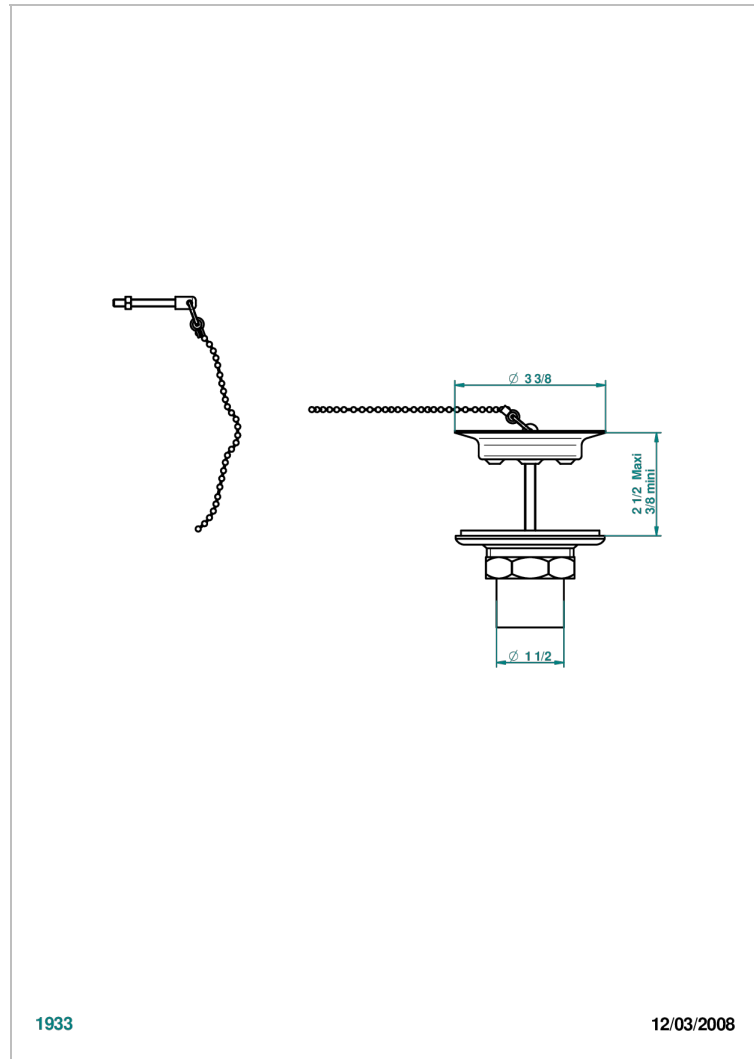

ESTRELA WITH LEVER

U3K-363

Sink waste with metal plug

1933

12/03/2008

CHARACTERISTIC

- Estrela with lever
- Sink waste with metal plug

AVAILABLE FINITIONS