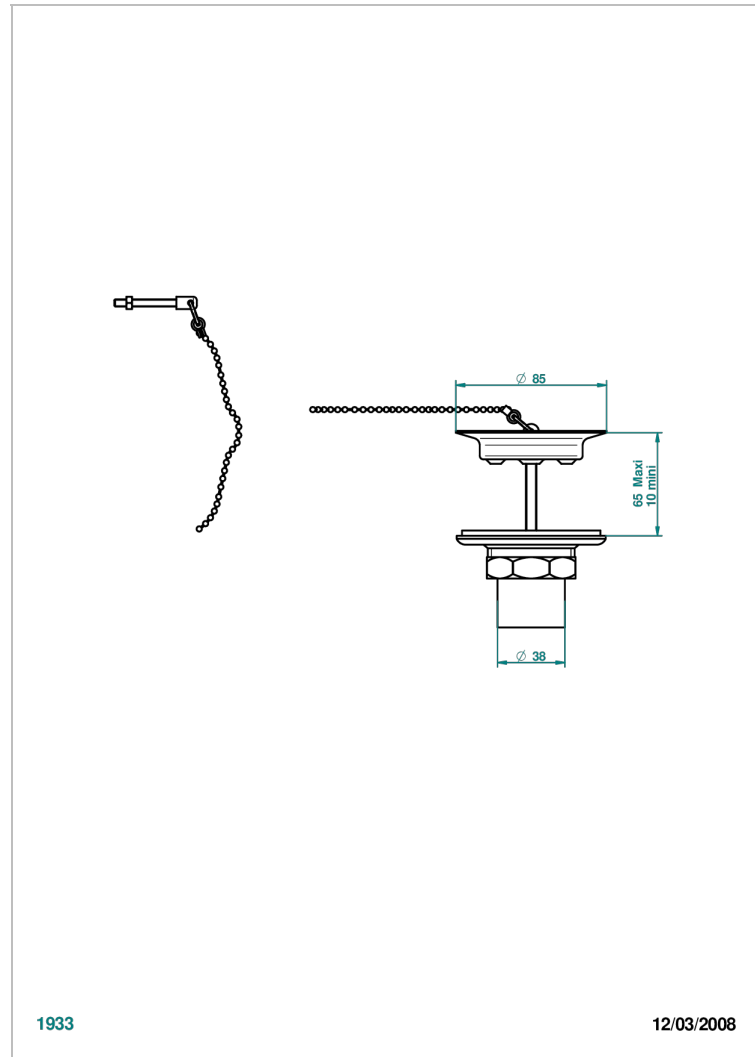

ESTRELA WITH LEVER

U3K-363

Sink waste with metal plug

CHARACTERISTIC

- Estrela with lever
- Sink waste with metal plug

AVAILABLE FINITIONS

Antique nickel - H28
Black ceram - D30
Blush PVD - H62
Brass color PVD - H49
Brown bronze color PVD - F33
Gold color PVD - H52

Nickel color PVD - H55
Polished chrome (color finish) - A02
Polished chrome with gold inlay - GA1
Polished gold (color finish) - F01
Polished nickel - B01
Soft gold - F30

Soft matt gold - F31
Umber PVD - H66