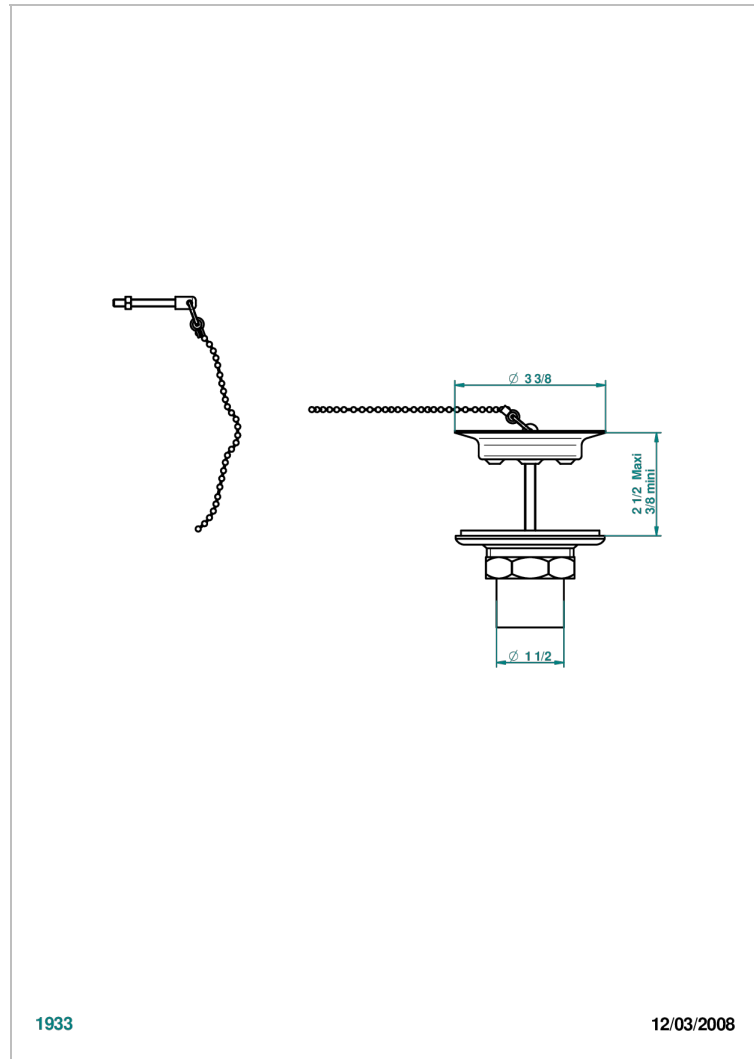

# ESTRELA WITH LEVER

U3K-363

Sink waste with metal plug

1933

12/03/2008

## CHARACTERISTIC

- Estrela with lever
- Sink waste with metal plug