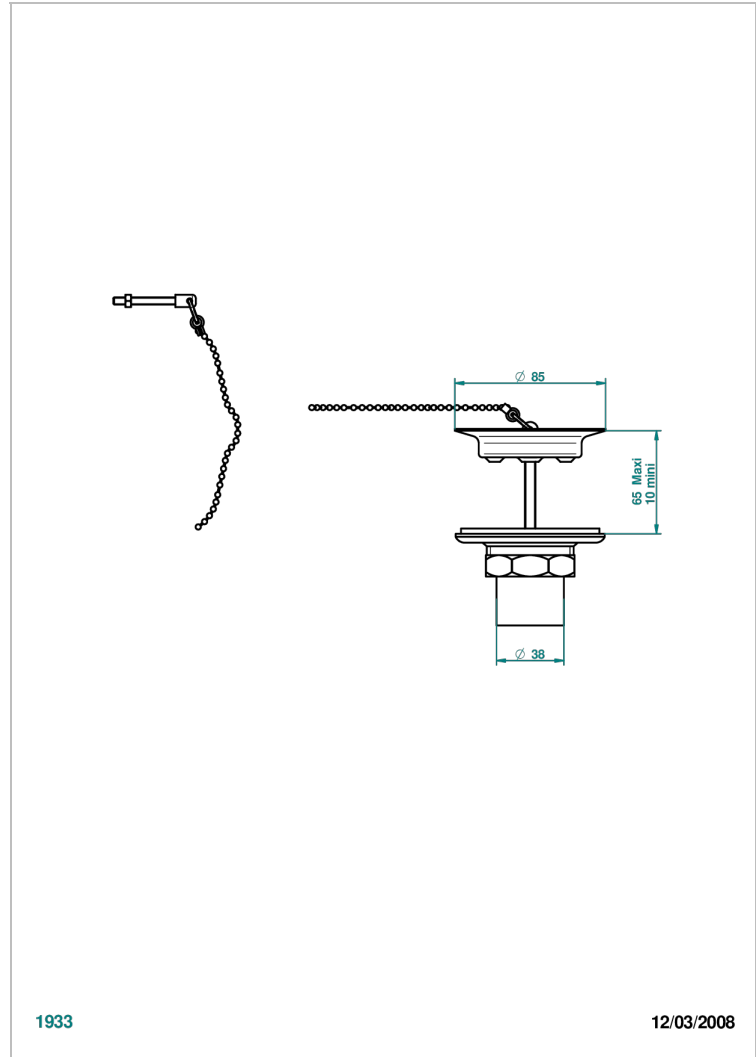

LES ONDES WITH LEVER

G8B-363

Sink waste with metal plug

THG[®]
PARIS

CHARACTERISTIC

- Les Ondes with lever
- Sink waste with metal plug

AVAILABLE FINITIONS

Antique nickel - H28
Black ceram - D30
Blush PVD - H62
Brass color PVD - H49
Brown bronze color PVD - F33
Gold color PVD - H52