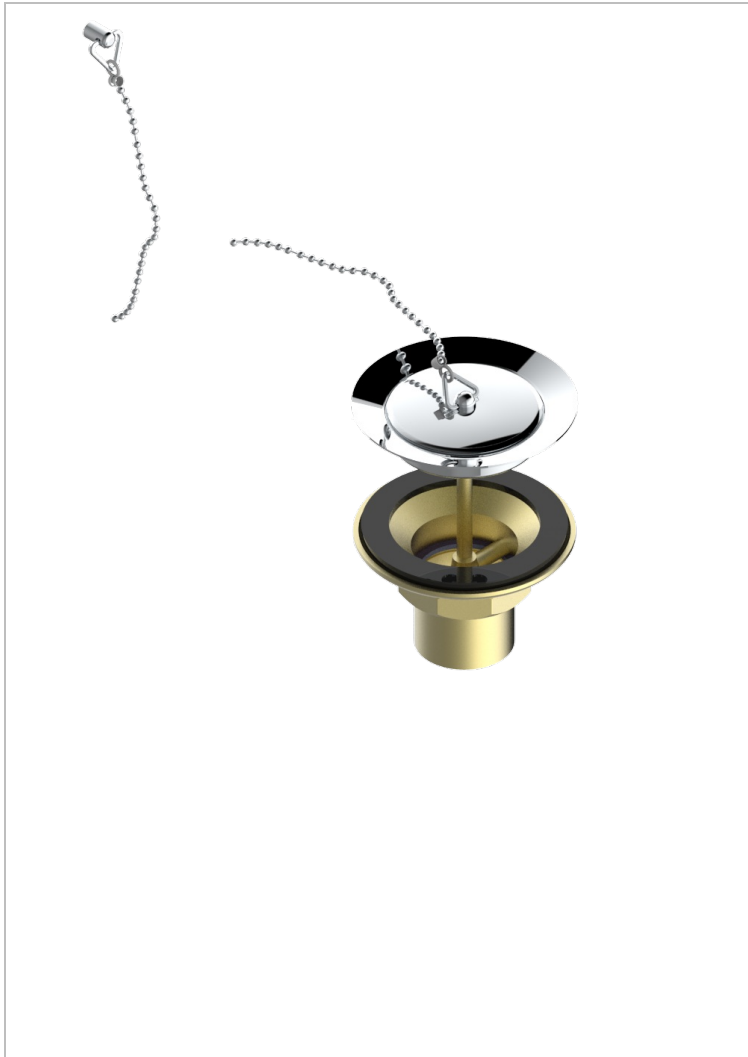

LES ONDES WITH LEVER

G8B-363

Sink waste with metal plug

THG[®]
PARIS

CHARACTERISTIC

- Les Ondes with lever
- Sink waste with metal plug

AVAILABLE FINITIONS

Antique nickel - H28
Black ceram - D30
Blush PVD - H62
Brass color PVD - H49
Brown bronze color PVD - F33
Gold color PVD - H52

Graphite PVD - H64
Lacquered light bronze - D01
Matt Umber PVD - H67
Matt blush PVD - H60
Matt brass color PVD - H50
Matt brown bronze color PVD - F34

Matt chrome - C02
Matt gold - F07
Matt gold color PVD - H53
Matt graphite PVD - H65
Matt nickel (color finish) - C01
Matt nickel color PVD - H56

Natural smoked Brass - A13
Nickel color PVD - H55
Polished chrome (color finish) - A02
Polished chrome / Polished gold (color finish) - G02
Polished gold (color finish) - F01
Polished nickel - B01

Soft gold - F30
Soft matt gold - F31
Umber PVD - H66
Varnished matt antique red copper (color finish) - H07