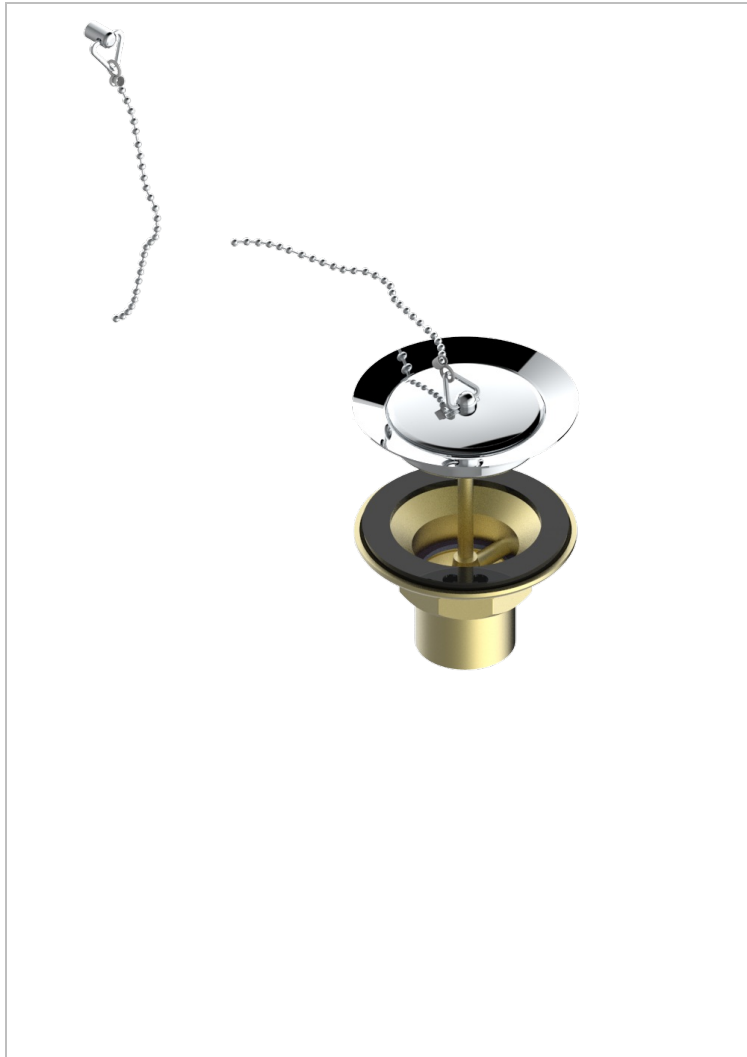

# LES ONDES WITH LEVER

G8B-363

Sink waste with metal plug

THG<sup>®</sup>  
PARIS

## CHARACTERISTIC

- Les Ondes with lever
- Sink waste with metal plug

## AVAILABLE FINITIONS

Antique nickel - H28  
Black ceram - D30  
Blush PVD - H62  
Brass color PVD - H49  
Brown bronze color PVD - F33  
Gold color PVD - H52

Graphite PVD - H64  
Lacquered light bronze - D01  
Matt Umber PVD - H67  
Matt blush PVD - H60  
Matt brass color PVD - H50  
Matt brown bronze color PVD - F34

Soft gold - F30  
Soft matt gold - F31  
Umber PVD - H66  
Varnished matt antique red copper (color finish) - H07