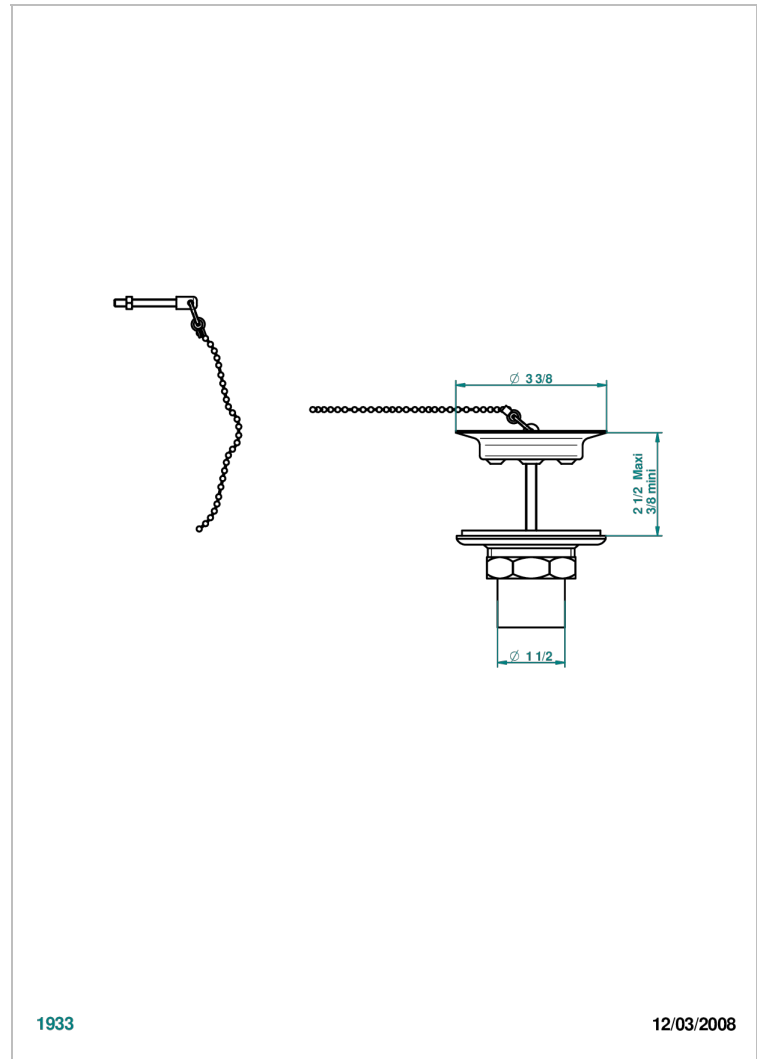

LES ONDES WITH LEVER

G8B-363

Sink waste with metal plug

THG[®]
PARIS

CHARACTERISTIC

- Les Ondes with lever
- Sink waste with metal plug

AVAILABLE FINITIONS

Antique nickel - H28
Black ceram - D30
Blush PVD - H62
Brass color PVD - H49
Brown bronze color PVD - F33
Gold color PVD - H52