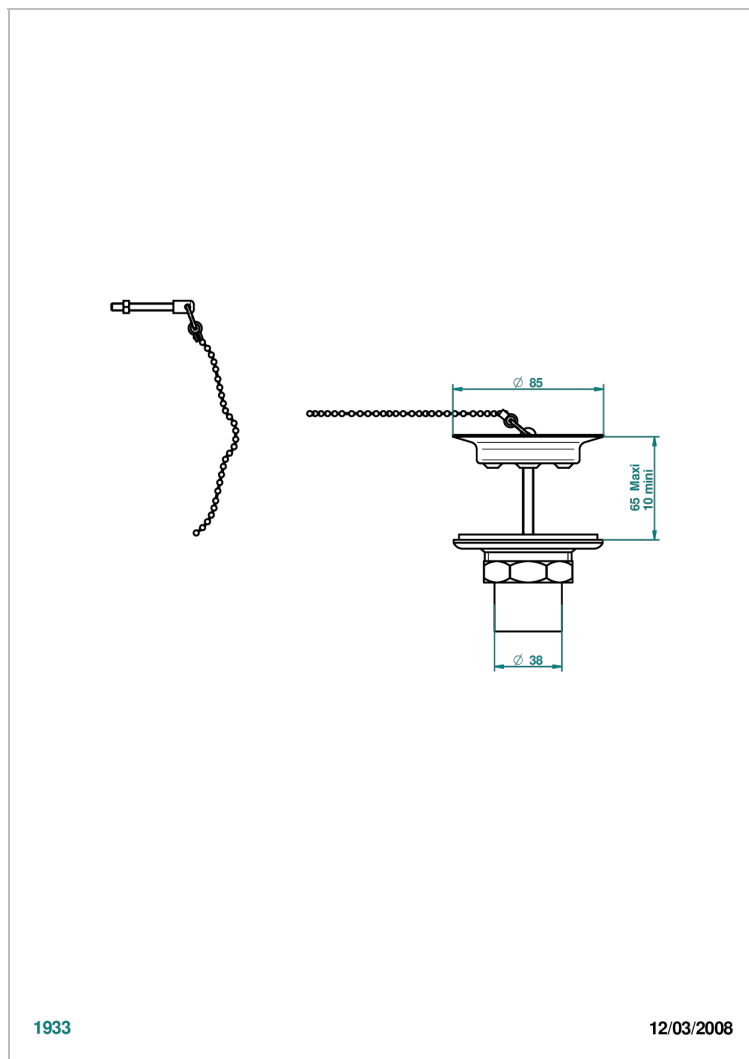

LES ONDES WITH LEVER

G8B-363

Sink waste with metal plug

THG[®]
PARIS

1933

12/03/2008

CHARACTERISTIC

- Les Ondes with lever
- Sink waste with metal plug

AVAILABLE FINITIONS

Antique nickel - H28
Black ceram - D30
Blush PVD - H62
Brass color PVD - H49
Brown bronze color PVD - F33
Gold color PVD - H52

Graphite PVD - H64
Lacquered light bronze - D01
Matt Umber PVD - H67
Matt blush PVD - H60
Matt brass color PVD - H50
Matt brown bronze color PVD - F34