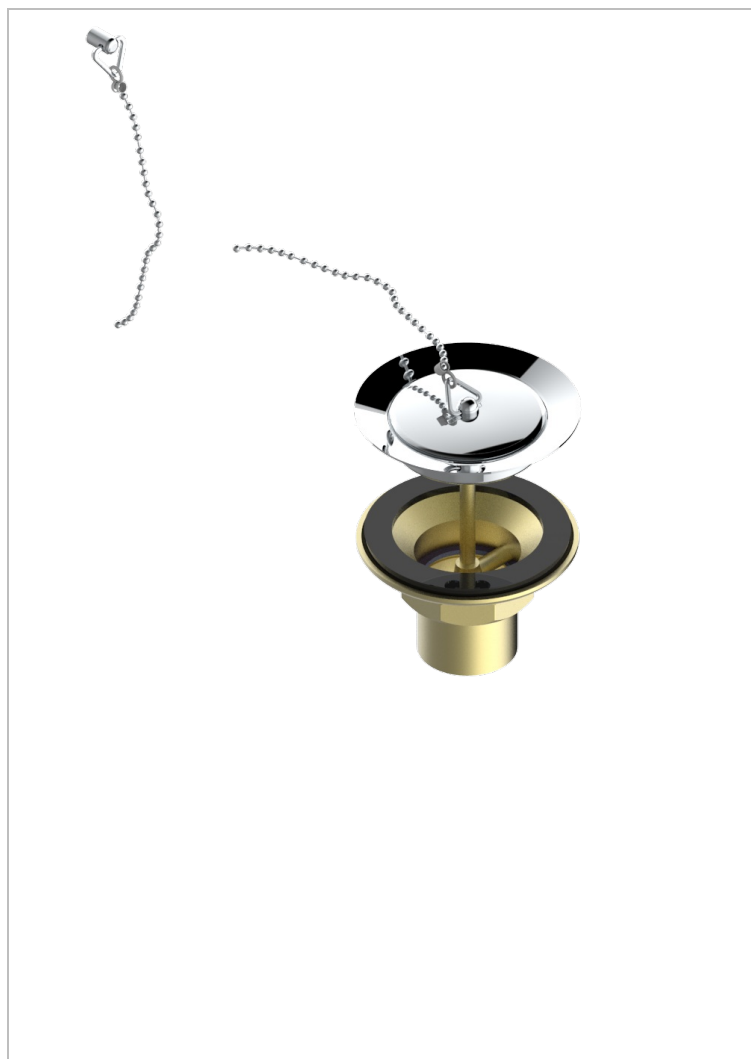

LES ONDES WITH LEVER

G8B-363

Sink waste with metal plug

THG[®]
PARIS

1933

12/03/2008

CHARACTERISTIC

- Les Ondes with lever
- Sink waste with metal plug

AVAILABLE FINITIONS

Antique nickel - H28
Black ceram - D30
Blush PVD - H62
Brass color PVD - H49
Brown bronze color PVD - F33
Gold color PVD - H52

Graphite PVD - H64
Lacquered light bronze - D01
Matt Umber PVD - H67
Matt blush PVD - H60
Matt brass color PVD - H50
Matt brown bronze color PVD - F34

Matt chrome - C02
Matt gold - F07
Matt gold color PVD - H53
Matt graphite PVD - H65
Matt nickel (color finish) - C01
Matt nickel color PVD - H56

Natural smoked Brass - A13
Nickel color PVD - H55
Polished chrome (color finish) - A02
Polished chrome / Polished gold (color finish) - G02
Polished gold (color finish) - F01
Polished nickel - B01

Soft gold - F30
Soft matt gold - F31
Umber PVD - H66
Varnished matt antique red copper (color finish) - H07