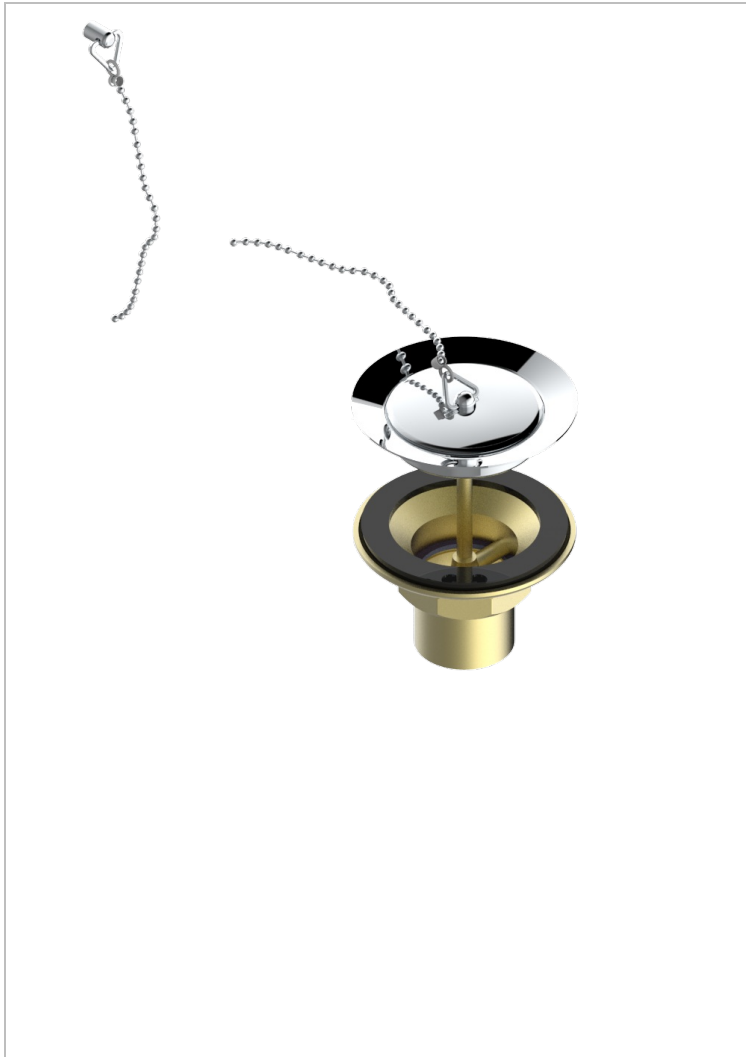

# LES ONDES WITH LEVER

G8B-363

Sink waste with metal plug

THG<sup>®</sup>  
PARIS

## CHARACTERISTIC

- Les Ondes with lever
- Sink waste with metal plug

## AVAILABLE FINITIONS

Antique nickel - H28  
Black ceram - D30  
Blush PVD - H62  
Brass color PVD - H49  
Brown bronze color PVD - F33  
Gold color PVD - H52

Graphite PVD - H64  
Lacquered light bronze - D01  
Matt Umber PVD - H67  
Matt blush PVD - H60  
Matt brass color PVD - H50  
Matt brown bronze color PVD - F34