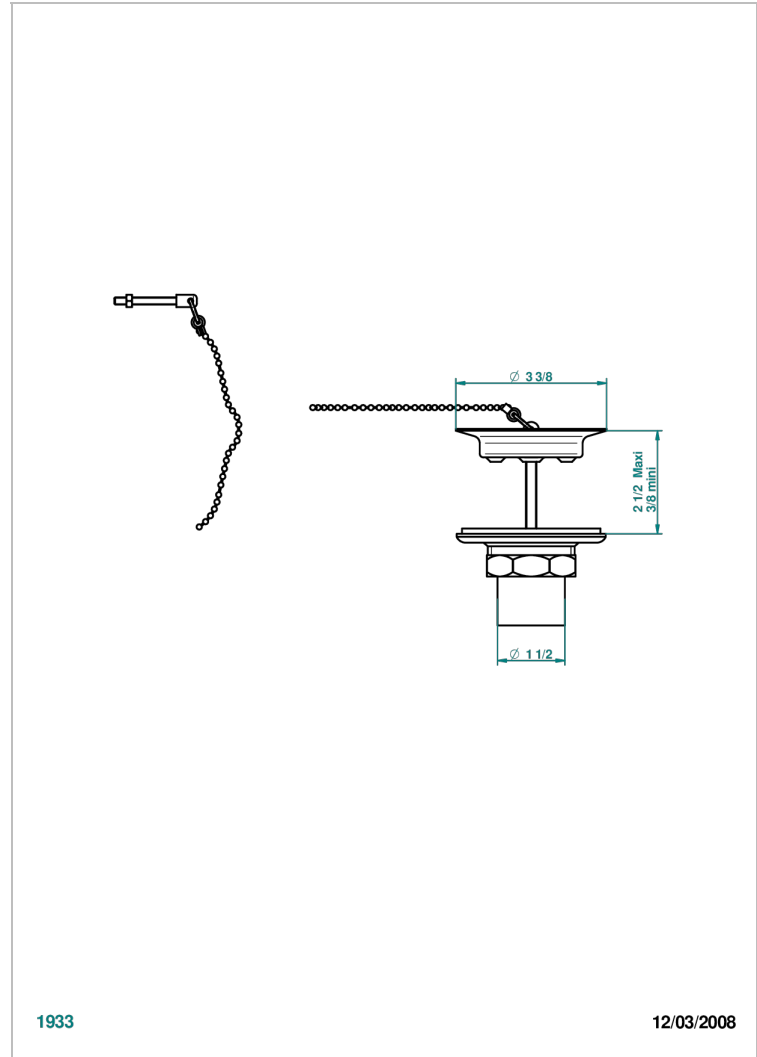

# LES ONDES WITH LEVER

G8B-363

Sink waste with metal plug

THG<sup>®</sup>  
PARIS

## CHARACTERISTIC

- Les Ondes with lever
- Sink waste with metal plug