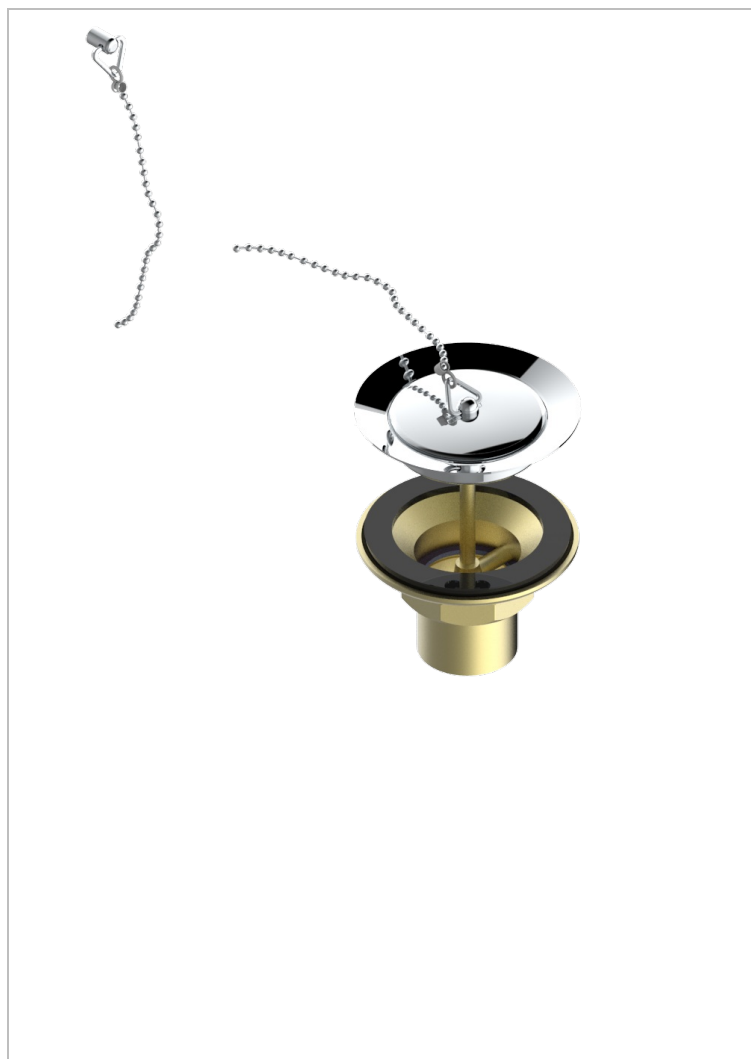

CLUB SAINT-GERMAIN WITH LEVER

G7J-363

Sink waste with metal plug

THG[®]
PARIS

1933

12/03/2008

CHARACTERISTIC

- Club Saint-Germain with lever
- Sink waste with metal plug

AVAILABLE FINITIONS

Antique nickel - H28
Black ceram - D30
Blush PVD - H62
Brass color PVD - H49
Brown bronze color PVD - F33
Gold color PVD - H52

Graphite PVD - H64
Lacquered light bronze - D01
Matt Umber PVD - H67
Matt blush PVD - H60
Matt brass color PVD - H50
Matt brown bronze color PVD - F34

Matt chrome - C02
Matt gold - F07
Matt gold color PVD - H53
Matt graphite PVD - H65
Matt nickel (color finish) - C01
Matt nickel color PVD - H56

Natural smoked Brass - A13
Nickel color PVD - H55
Polished chrome (color finish) - A02
Polished chrome / Polished gold (color finish) - G02
Polished gold (color finish) - F01
Polished nickel - B01

Soft gold - F30
Soft matt gold - F31
Umber PVD - H66