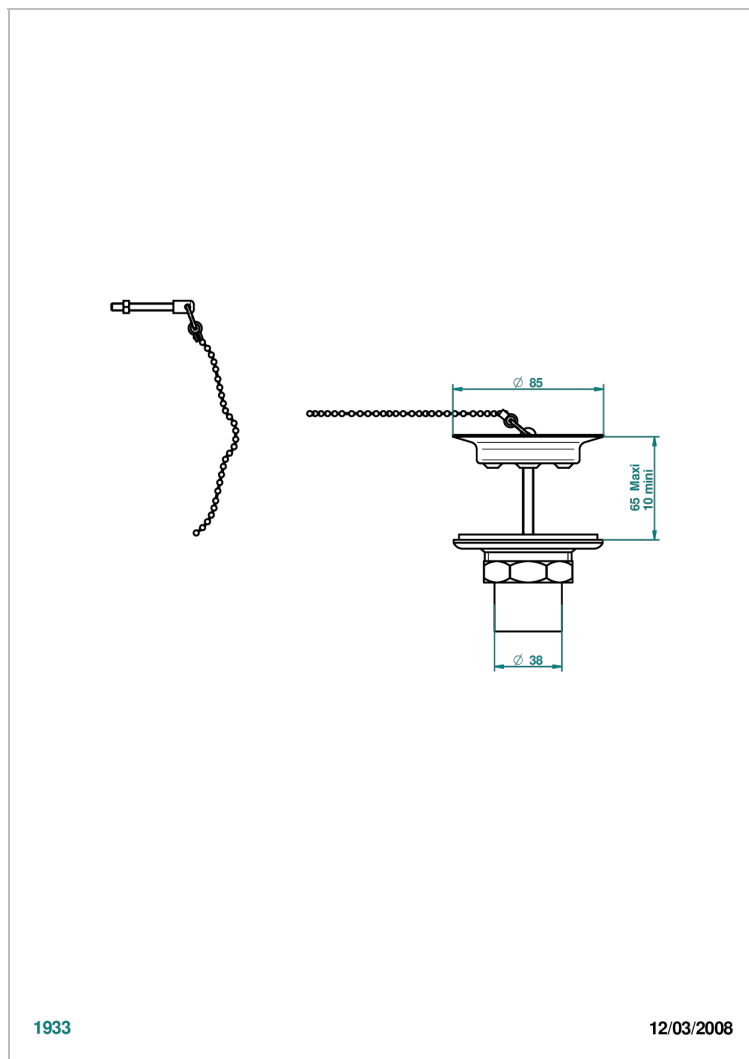

CLUB SAINT-GERMAIN WITH LEVER

G7J-363

Sink waste with metal plug

THG[®]
PARIS

1933

12/03/2008

CHARACTERISTIC

- Club Saint-Germain with lever
- Sink waste with metal plug

AVAILABLE FINITIONS

Antique nickel - H28
Black ceram - D30
Blush PVD - H62
Brass color PVD - H49
Brown bronze color PVD - F33
Gold color PVD - H52

Graphite PVD - H64
Lacquered light bronze - D01
Matt Umber PVD - H67
Matt blush PVD - H60
Matt brass color PVD - H50
Matt brown bronze color PVD - F34