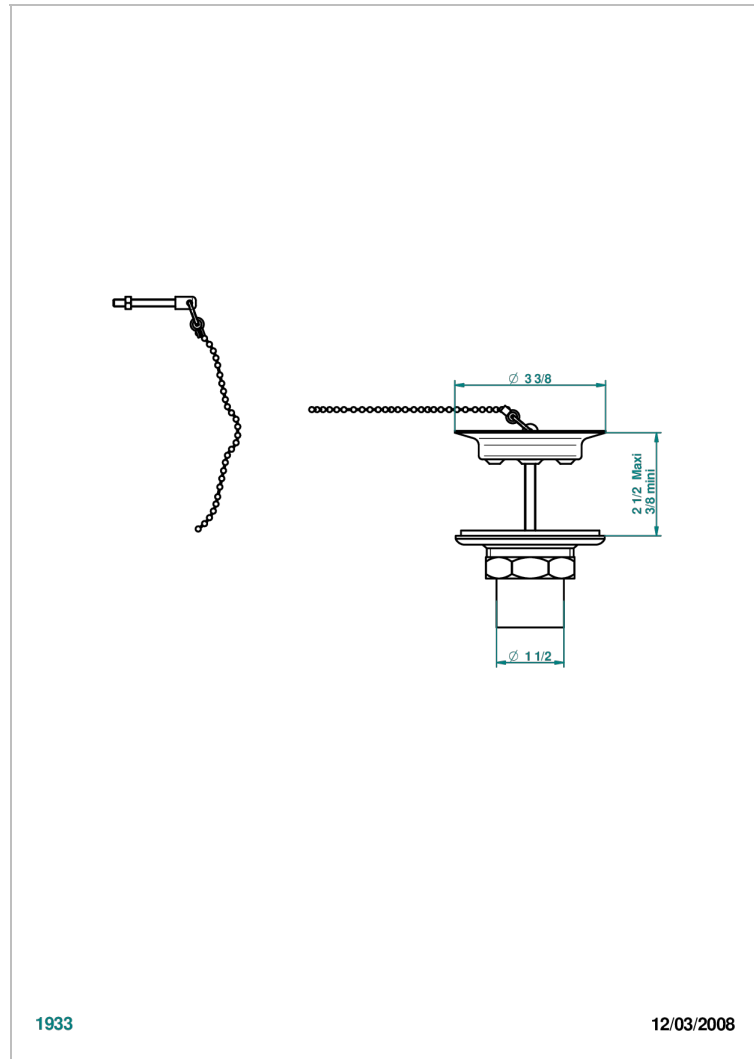

CLUB SAINT-GERMAIN WITH LEVER

G7J-363

Sink waste with metal plug

THG[®]
PARIS

CHARACTERISTIC

- Club Saint-Germain with lever
- Sink waste with metal plug

AVAILABLE FINITIONS

Antique nickel - H28
Black ceram - D30
Blush PVD - H62
Brass color PVD - H49
Brown bronze color PVD - F33
Gold color PVD - H52