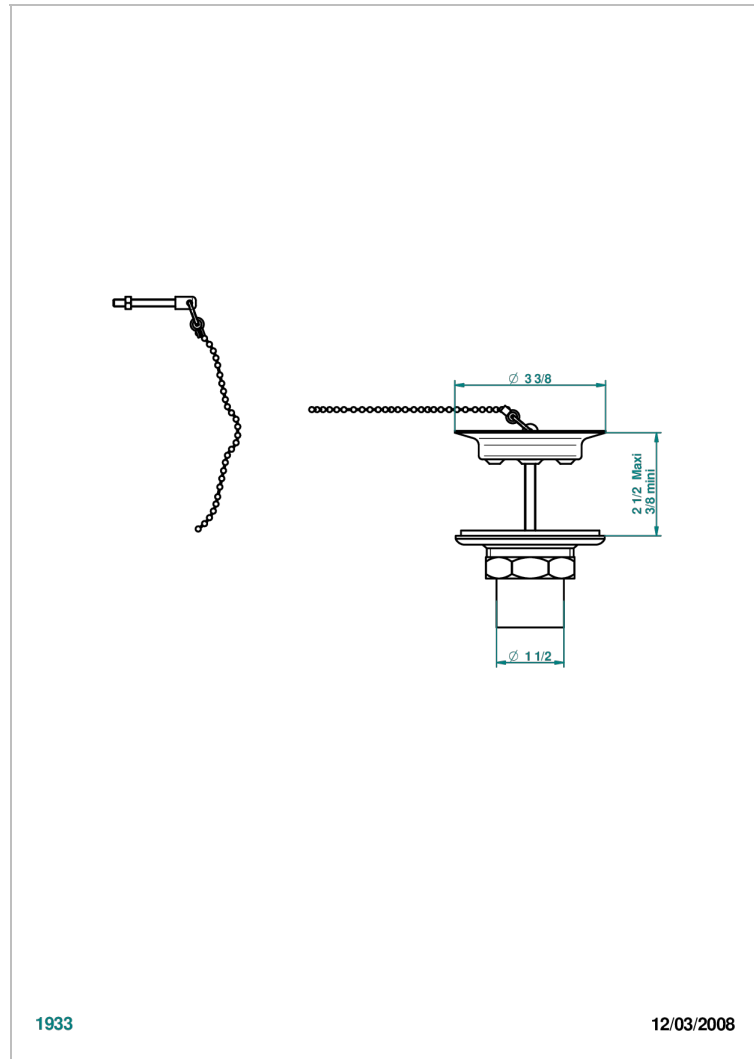

CLUB SAINT-GERMAIN WITH LEVER

G7J-363

Sink waste with metal plug

THG[®]
PARIS

1933

12/03/2008

CHARACTERISTIC

- Club Saint-Germain with lever
- Sink waste with metal plug

AVAILABLE FINITIONS

Antique nickel - H28
Black ceram - D30
Blush PVD - H62
Brass color PVD - H49
Brown bronze color PVD - F33
Gold color PVD - H52

Graphite PVD - H64
Lacquered light bronze - D01
Matt Umber PVD - H67
Matt blush PVD - H60
Matt brass color PVD - H50
Matt brown bronze color PVD - F34