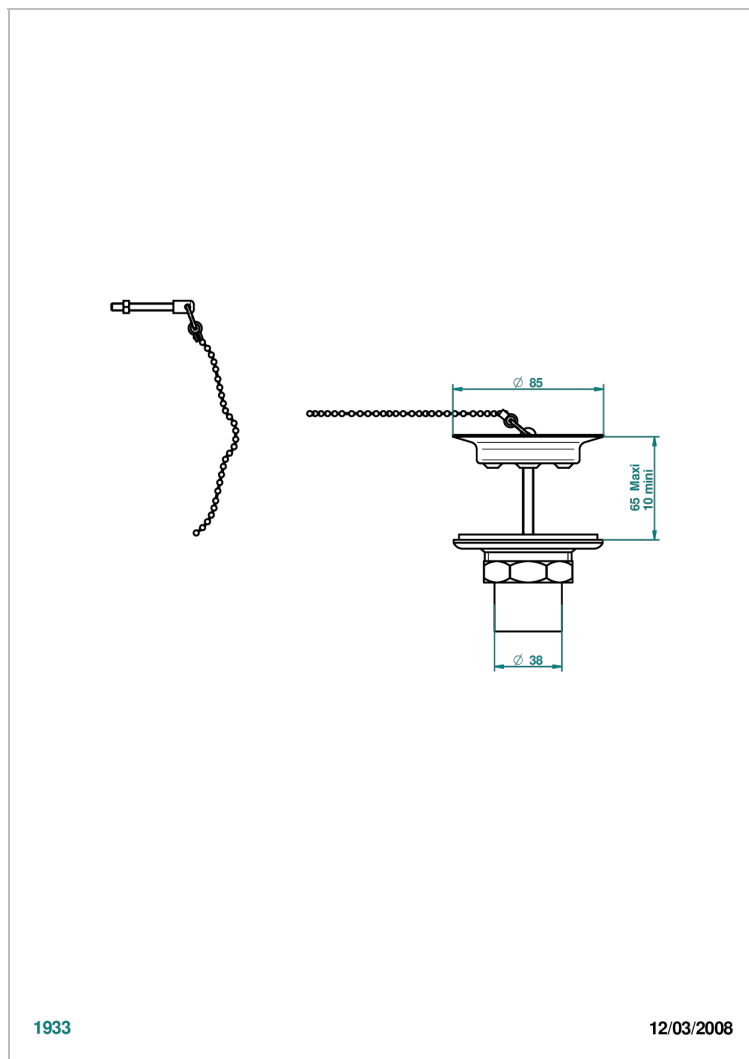

CLUB SAINT-GERMAIN WITH LEVER

G7J-363

Sink waste with metal plug

THG[®]
PARIS

CHARACTERISTIC

- Club Saint-Germain with lever
- Sink waste with metal plug

AVAILABLE FINITIONS

Antique nickel - H28
Black ceram - D30
Blush PVD - H62
Brass color PVD - H49
Brown bronze color PVD - F33
Gold color PVD - H52