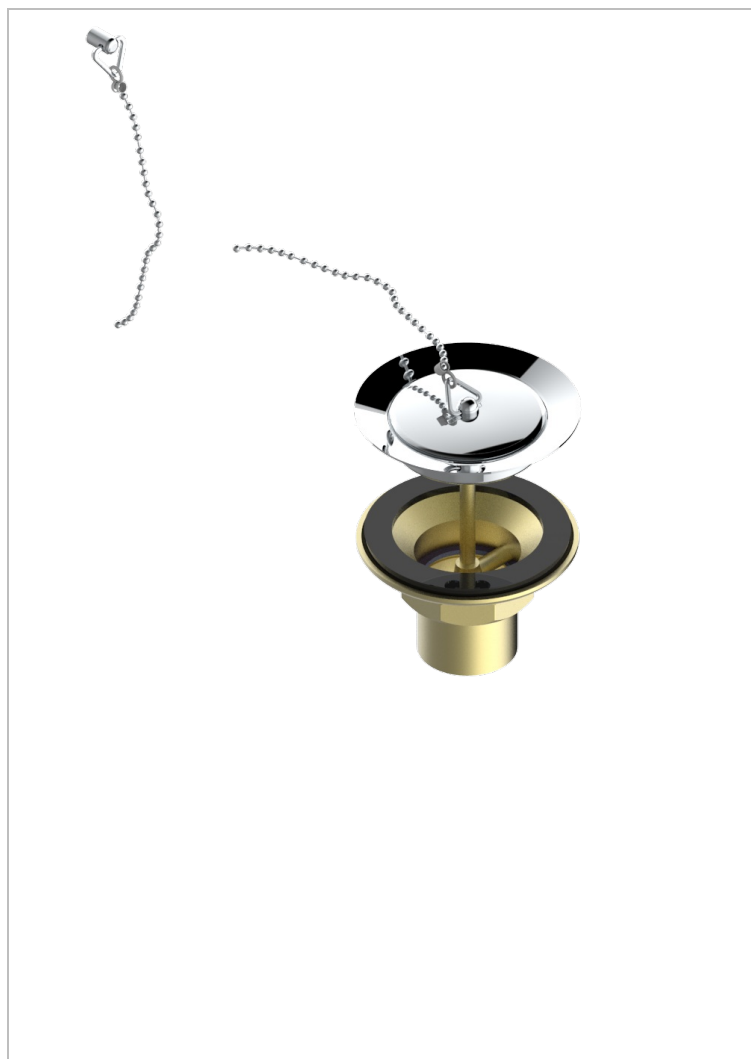

CLUB SAINT-GERMAIN WITH LEVER

G7J-363

Sink waste with metal plug

THG[®]
PARIS

CHARACTERISTIC

- Club Saint-Germain with lever
- Sink waste with metal plug

AVAILABLE FINITIONS

Antique nickel - H28
Black ceram - D30
Blush PVD - H62
Brass color PVD - H49
Brown bronze color PVD - F33
Gold color PVD - H52

Graphite PVD - H64
Lacquered light bronze - D01
Matt Umber PVD - H67
Matt blush PVD - H60
Matt brass color PVD - H50
Matt brown bronze color PVD - F34

Matt chrome - C02
Matt gold - F07
Matt gold color PVD - H53
Matt graphite PVD - H65
Matt nickel (color finish) - C01
Matt nickel color PVD - H56

Natural smoked Brass - A13
Nickel color PVD - H55
Polished chrome (color finish) - A02
Polished chrome / Polished gold (color finish) - G02
Polished gold (color finish) - F01
Polished nickel - B01

Soft gold - F30
Soft matt gold - F31
Umber PVD - H66