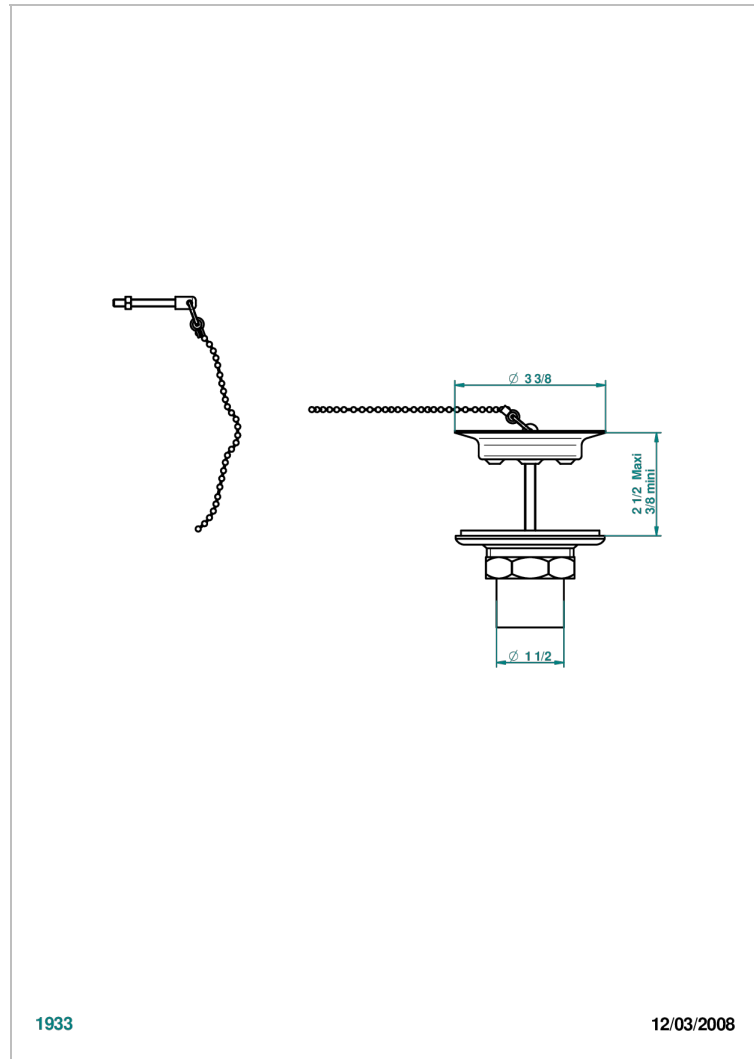

CLUB SAINT-GERMAIN WITH LEVER

G7J-363

Sink waste with metal plug

CHARACTERISTIC

- Club Saint-Germain with lever
- Sink waste with metal plug

AVAILABLE FINITIONS

Antique nickel - H28
Black ceram - D30
Blush PVD - H62
Brass color PVD - H49
Brown bronze color PVD - F33
Gold color PVD - H52