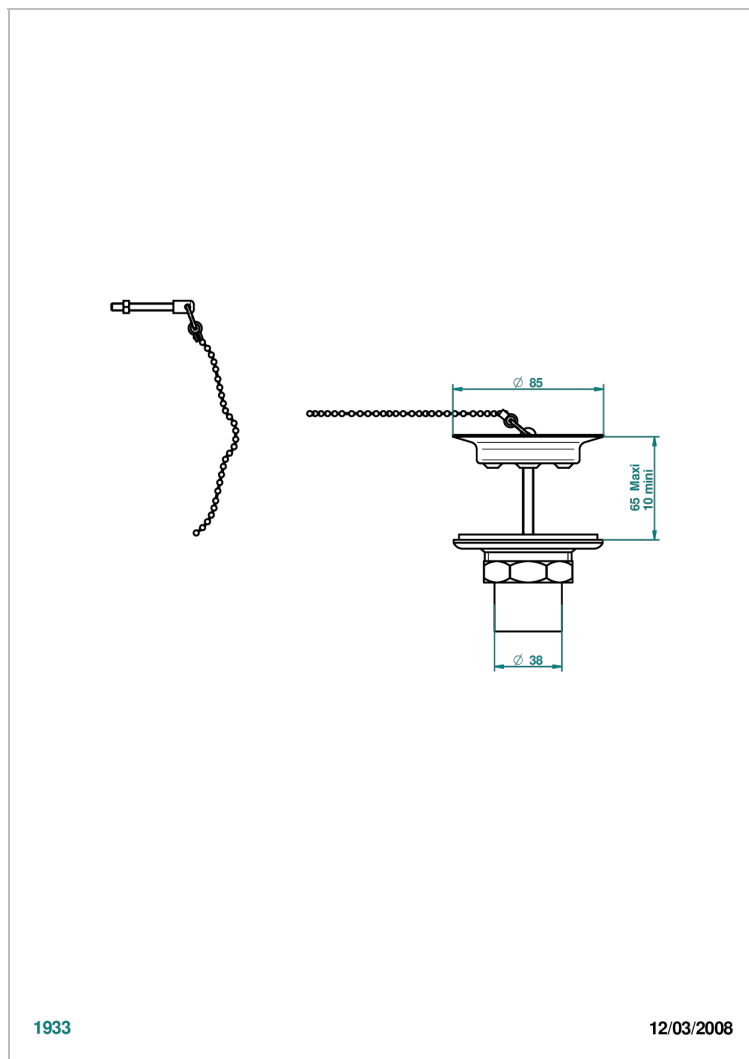

SAINT-GERMAIN WITH LEVER

G7D-363

Sink waste with metal plug

THG[®]
PARIS

CHARACTERISTIC

- Saint-germain with lever
- Sink waste with metal plug

AVAILABLE FINITIONS

Antique nickel - H28
Black ceram - D30
Blush PVD - H62
Brass color PVD - H49
Brown bronze color PVD - F33
Gold color PVD - H52