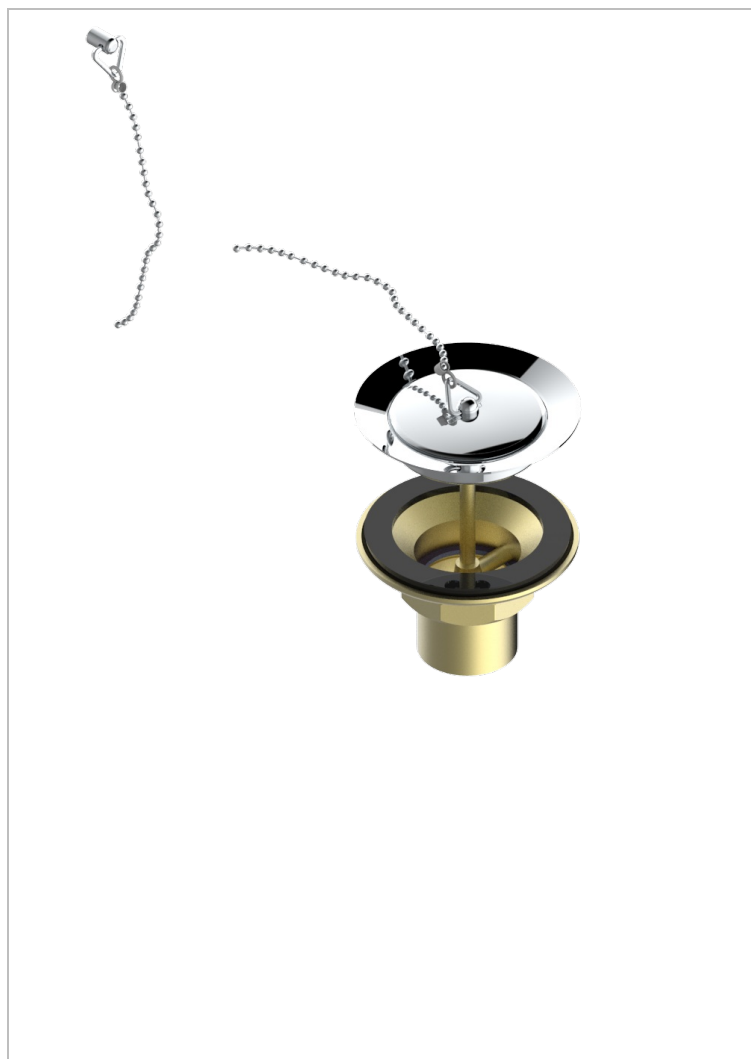

SAINT-GERMAIN WITH LEVER

G7D-363

Sink waste with metal plug

THG[®]
PARIS

CHARACTERISTIC

- Saint-germain with lever
- Sink waste with metal plug

AVAILABLE FINITIONS

Antique nickel - H28
Black ceram - D30
Blush PVD - H62
Brass color PVD - H49
Brown bronze color PVD - F33
Gold color PVD - H52

Graphite PVD - H64
Lacquered light bronze - D01
Matt Umber PVD - H67
Matt blush PVD - H60
Matt brass color PVD - H50
Matt brown bronze color PVD - F34

Matt chrome - C02
Matt gold - F07
Matt gold color PVD - H53
Matt graphite PVD - H65
Matt nickel (color finish) - C01
Matt nickel color PVD - H56

Natural smoked Brass - A13
Nickel color PVD - H55
Polished chrome (color finish) - A02
Polished chrome / Polished gold (color finish) - G02
Polished gold (color finish) - F01
Polished nickel - B01

Soft gold - F30
Soft matt gold - F31
Umber PVD - H66