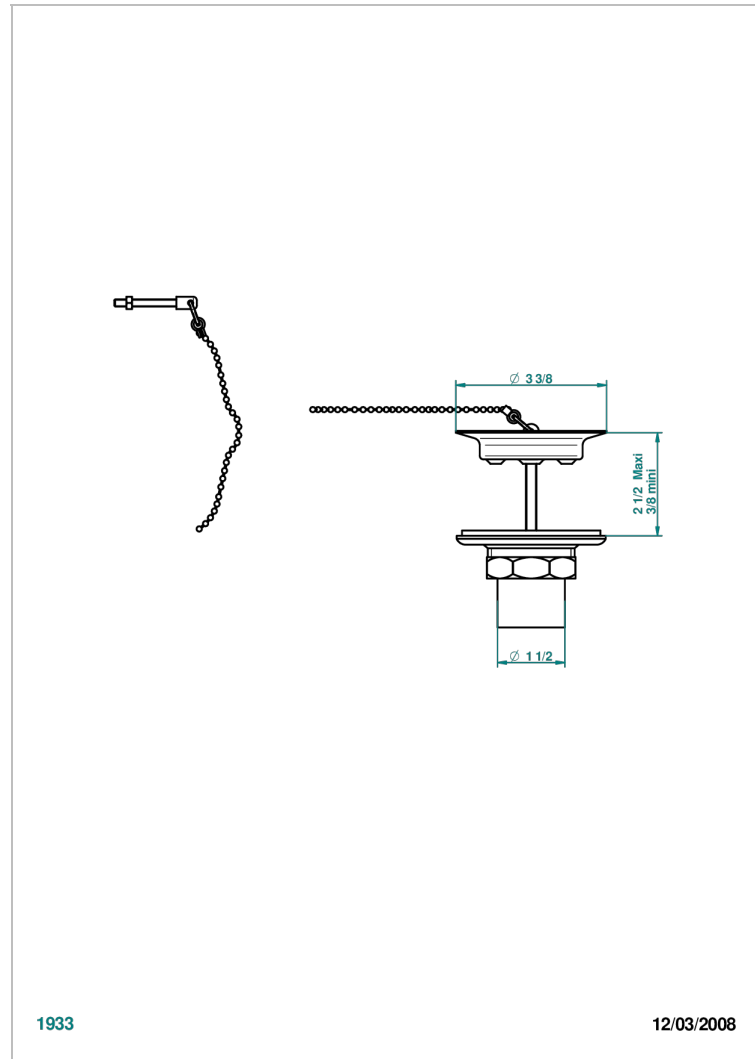

SAINT-GERMAIN WITH LEVER

G7D-363

Sink waste with metal plug

THG[®]
PARIS

1933

12/03/2008

CHARACTERISTIC

- Saint-germain with lever
- Sink waste with metal plug

AVAILABLE FINITIONS

Antique nickel - H28
Black ceram - D30
Blush PVD - H62
Brass color PVD - H49
Brown bronze color PVD - F33
Gold color PVD - H52

Graphite PVD - H64
Lacquered light bronze - D01
Matt Umber PVD - H67
Matt blush PVD - H60
Matt brass color PVD - H50
Matt brown bronze color PVD - F34