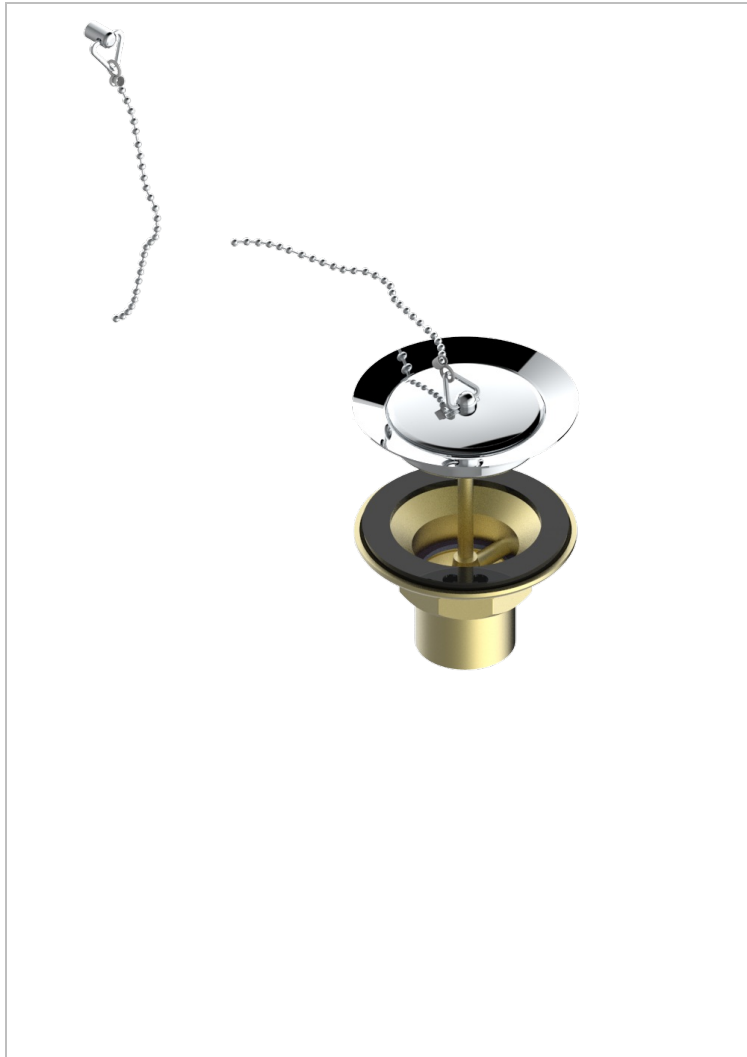

SAINT-GERMAIN WITH LEVER

G7D-363

Sink waste with metal plug

THG[®]
PARIS

CHARACTERISTIC

- Saint-germain with lever
- Sink waste with metal plug

AVAILABLE FINITIONS

Antique nickel - H28
Black ceram - D30
Blush PVD - H62
Brass color PVD - H49
Brown bronze color PVD - F33
Gold color PVD - H52

Graphite PVD - H64
Lacquered light bronze - D01
Matt Umber PVD - H67
Matt blush PVD - H60
Matt brass color PVD - H50
Matt brown bronze color PVD - F34

Matt chrome - C02
Matt gold - F07
Matt gold color PVD - H53
Matt graphite PVD - H65
Matt nickel (color finish) - C01
Matt nickel color PVD - H56

Natural smoked Brass - A13
Nickel color PVD - H55
Polished chrome (color finish) - A02
Polished chrome / Polished gold (color finish) - G02
Polished gold (color finish) - F01
Polished nickel - B01

Soft gold - F30
Soft matt gold - F31
Umber PVD - H66