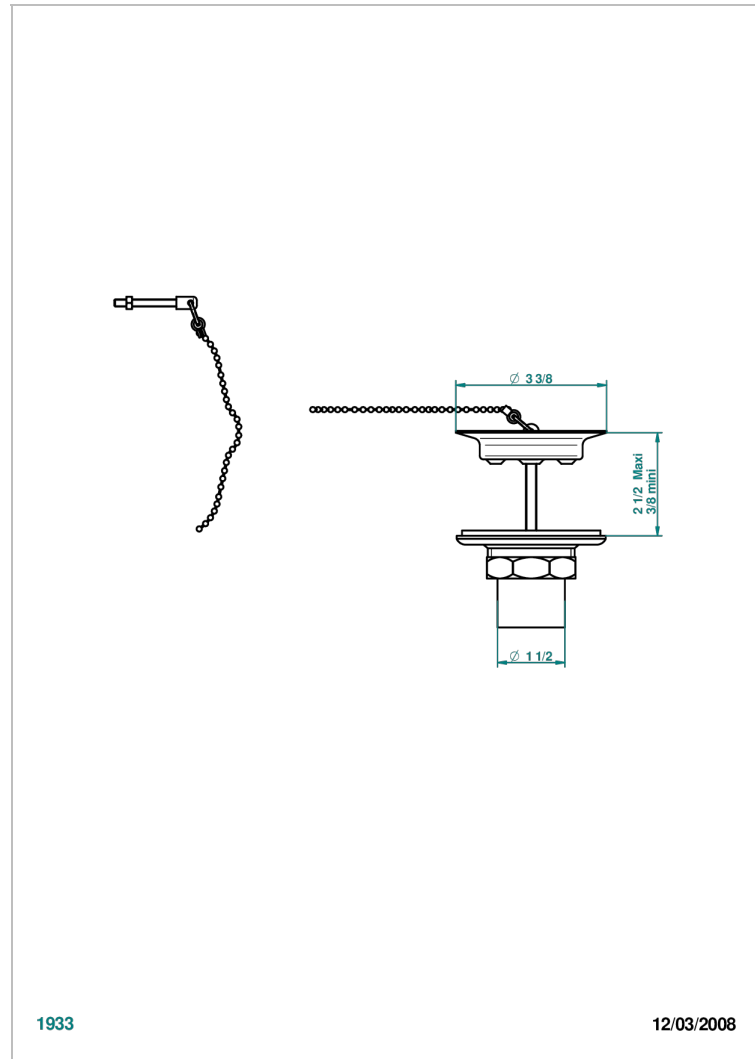

SAINT-GERMAIN WITH LEVER

G7D-363

Sink waste with metal plug

THG[®]
PARIS

CHARACTERISTIC

- Saint-germain with lever
- Sink waste with metal plug

AVAILABLE FINITIONS

Antique nickel - H28
Black ceram - D30
Blush PVD - H62
Brass color PVD - H49
Brown bronze color PVD - F33
Gold color PVD - H52