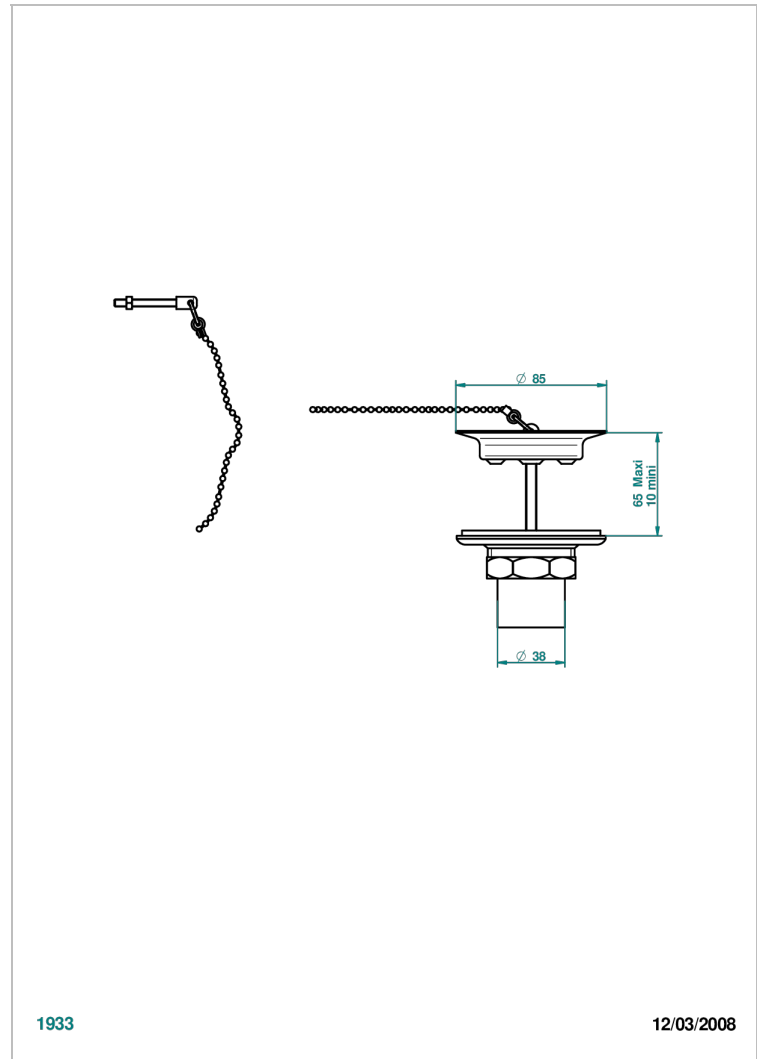

1900 KITCHEN

G76-363

Sink waste with metal plug

CHARACTERISTIC

- 1900 Kitchen
- Sink waste with metal plug

AVAILABLE FINITIONS

Black ceram - D30
Blush PVD - H62
Brass color PVD - H49
Brown bronze color PVD - F33
Gold color PVD - H52
Graphite PVD - H64