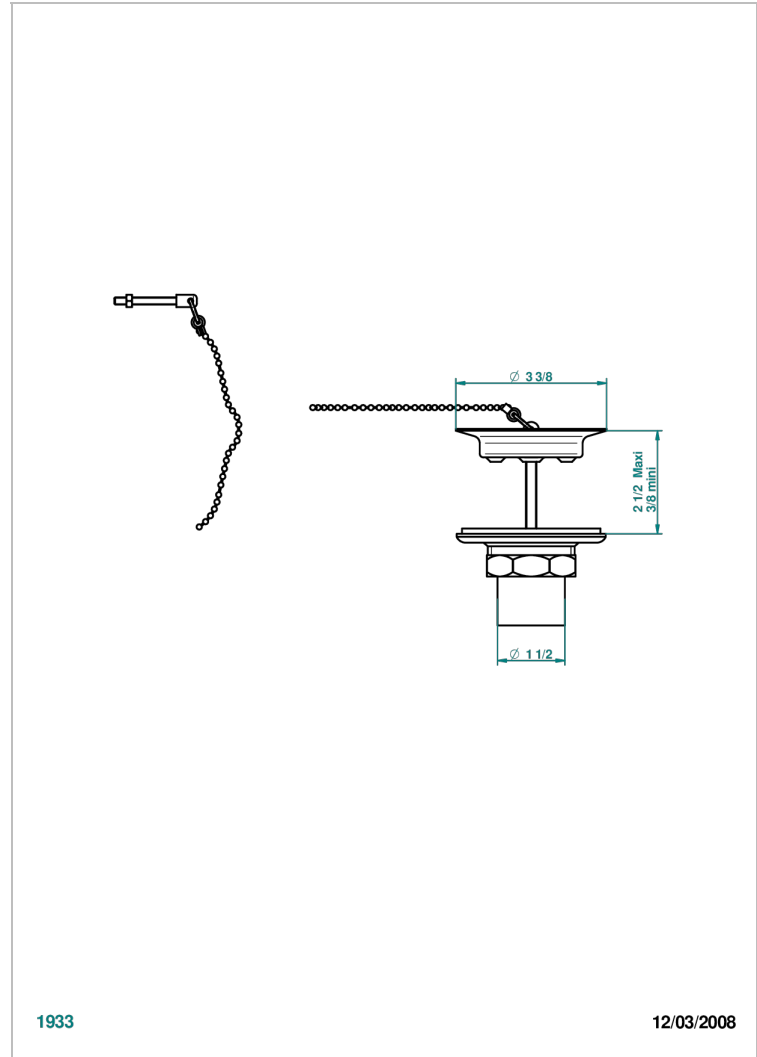

1900 KITCHEN

G76-363

Sink waste with metal plug

1933

12/03/2008

CHARACTERISTIC

- 1900 Kitchen
- Sink waste with metal plug

AVAILABLE FINITIONS