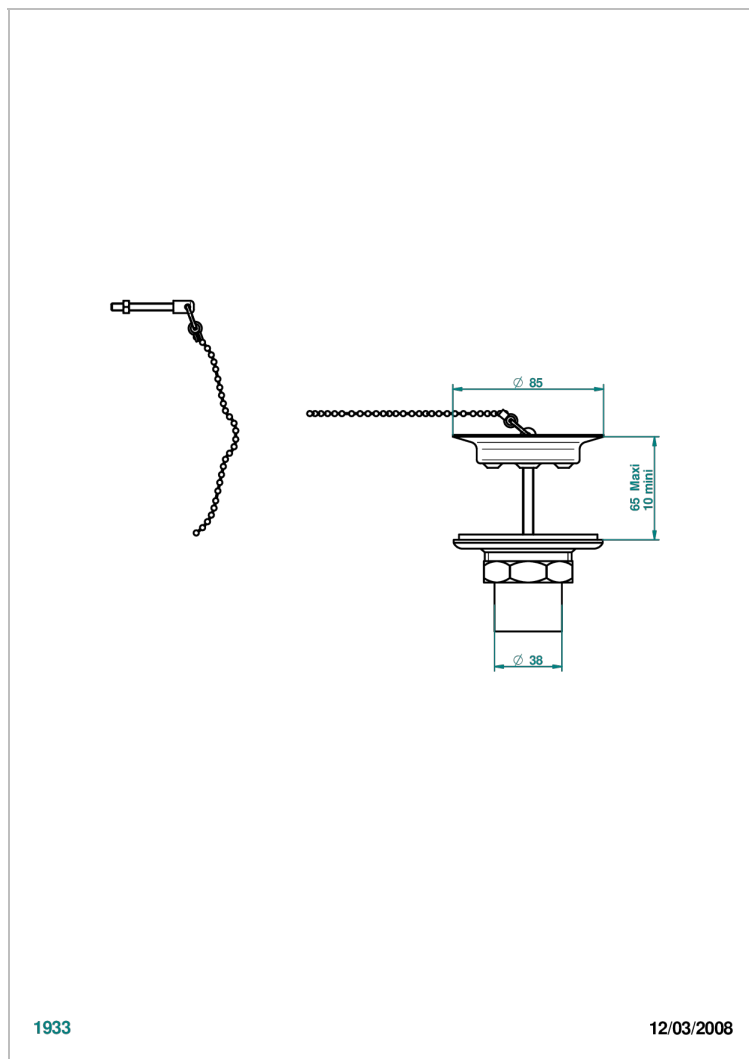

G00-363

Sink waste with metal plug

1933

12/03/2008

CHARACTERISTIC

- General Items
- Sink waste with metal plug

AVAILABLE FINITIONS

Antique nickel - H28
Black ceram - D30
Blush PVD - H62
Brass color PVD - H49
Brown bronze color PVD - F33
Gold color PVD - H52

Nickel color PVD - H55
Polished chrome (color finish) - A02
Polished chrome / Polished gold (color finish) - G02
Polished gold (color finish) - F01
Polished nickel - B01
Soft gold - F30

Soft matt gold - F31
Umber PVD - H66
Varnished matt antique red copper (color finish) - H07