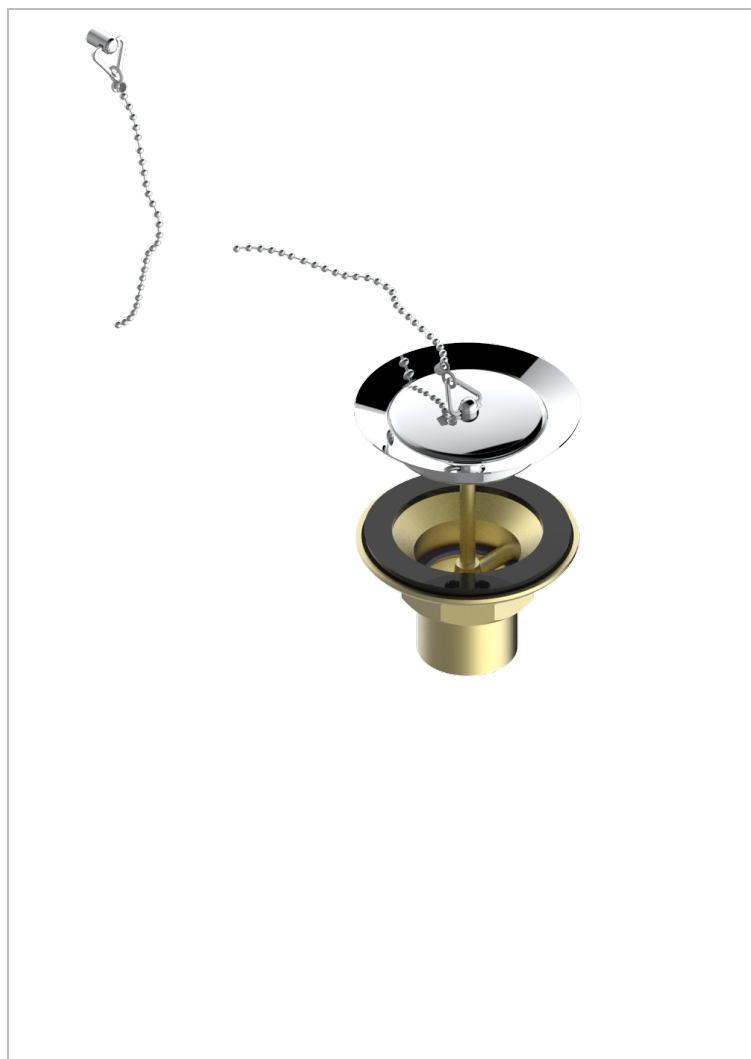

G00-363

Sink waste with metal plug

1933

12/03/2008

CHARACTERISTIC

- General Items
- Sink waste with metal plug

AVAILABLE FINITIONS

Antique nickel - H28
Black ceram - D30
Blush PVD - H62
Brass color PVD - H49
Brown bronze color PVD - F33
Gold color PVD - H52

Graphite PVD - H64
Lacquered light bronze - D01
Matt Umber PVD - H67
Matt blush PVD - H60
Matt brass color PVD - H50
Matt brown bronze color PVD - F34

Matt chrome - C02
Matt gold - F07
Matt gold color PVD - H53
Matt graphite PVD - H65
Matt nickel (color finish) - C01
Matt nickel color PVD - H56

Nickel color PVD - H55
Polished chrome (color finish) - A02
Polished chrome / Polished gold (color finish) - G02
Polished gold (color finish) - F01
Polished nickel - B01
Soft gold - F30

Soft matt gold - F31
Umber PVD - H66
Varnished matt antique red copper (color finish) - H07