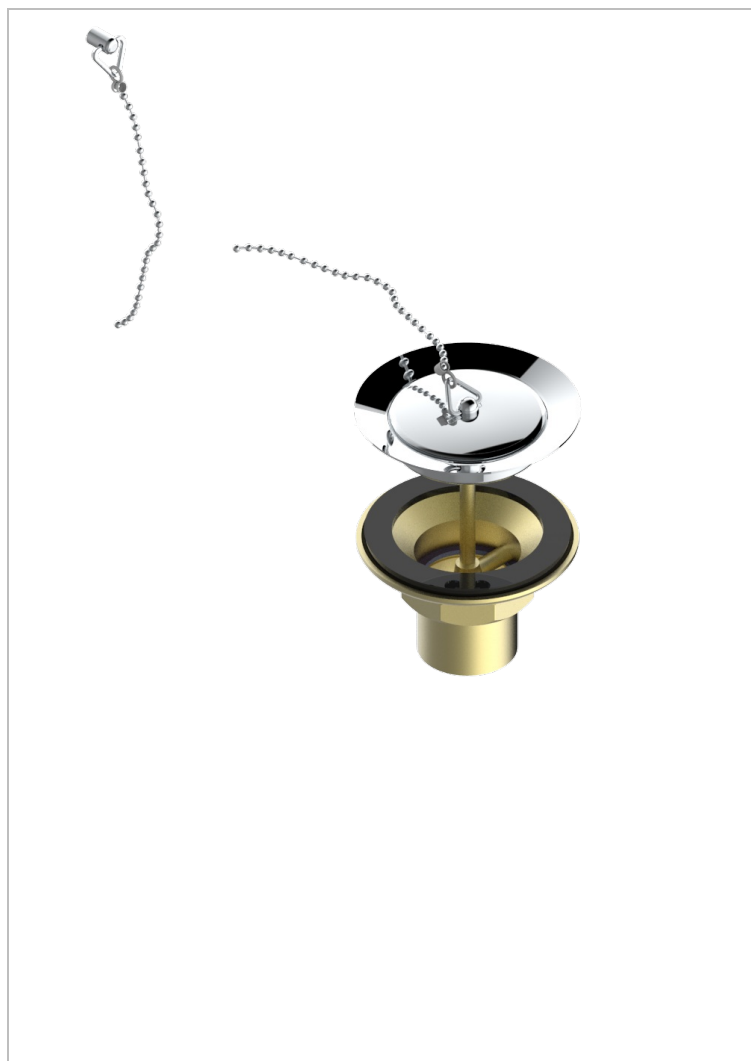

G00-363

Sink waste with metal plug

CHARACTERISTIC

- General Items
- Sink waste with metal plug

AVAILABLE FINITIONS

Antique nickel - H28
Black ceram - D30
Blush PVD - H62
Brass color PVD - H49
Brown bronze color PVD - F33
Gold color PVD - H52

Graphite PVD - H64
Lacquered light bronze - D01
Matt Umber PVD - H67
Matt blush PVD - H60
Matt brass color PVD - H50
Matt brown bronze color PVD - F34

Matt chrome - C02
Matt gold - F07
Matt gold color PVD - H53
Matt graphite PVD - H65
Matt nickel (color finish) - C01
Matt nickel color PVD - H56

Nickel color PVD - H55
Polished chrome (color finish) - A02
Polished chrome / Polished gold (color finish) - G02
Polished gold (color finish) - F01
Polished nickel - B01
Soft gold - F30

Soft matt gold - F31
Umber PVD - H66
Varnished matt antique red copper (color finish) - H07