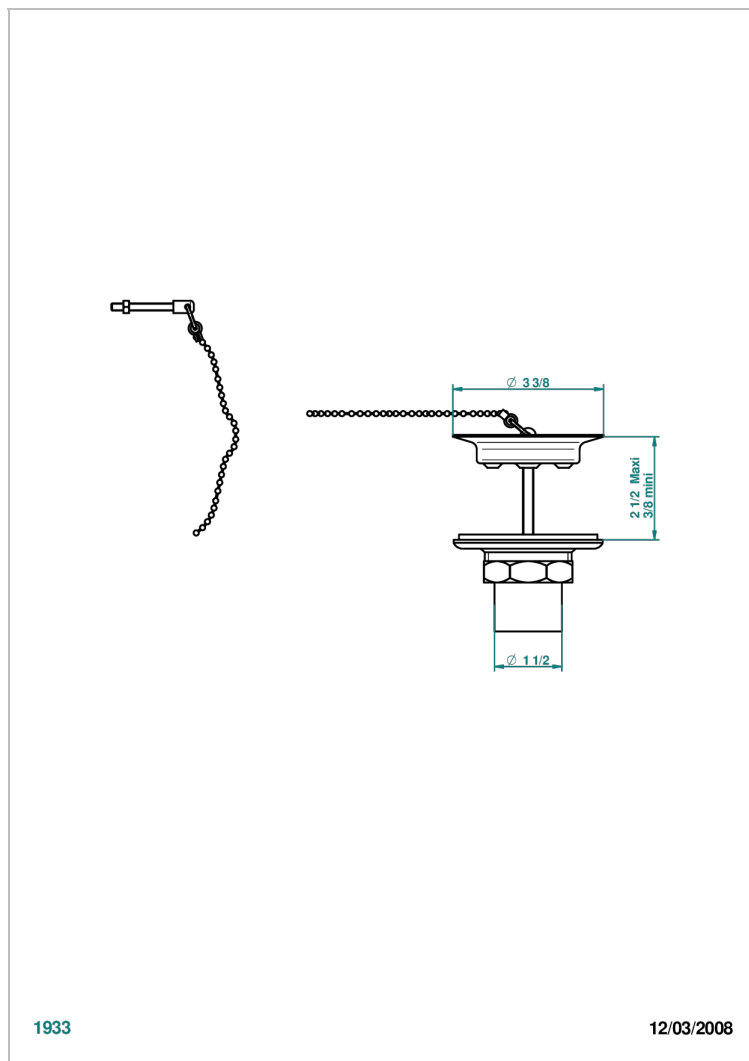

G00-363

Sink waste with metal plug

CHARACTERISTIC

- General Items
- Sink waste with metal plug

AVAILABLE FINITIONS

Antique nickel - H28
Black ceram - D30
Blush PVD - H62
Brass color PVD - H49
Brown bronze color PVD - F33
Gold color PVD - H52

Nickel color PVD - H55
Polished chrome (color finish) - A02
Polished chrome / Polished gold (color finish) - G02
Polished gold (color finish) - F01
Polished nickel - B01
Soft gold - F30

Soft matt gold - F31
Umber PVD - H66
Varnished matt antique red copper (color finish) - H07