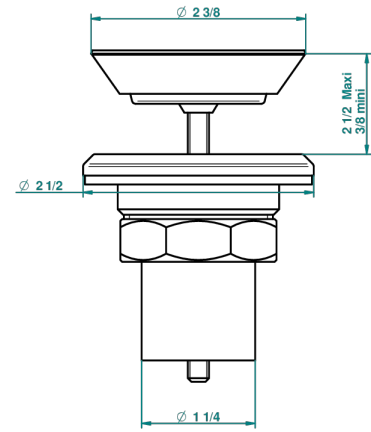

# LION'S HEAD

G99-317

1 1/4" drain only, ø 63 mm

1925

11/03/2008

## CHARACTERISTIC

- Lion's head
- 1 1/4" drain only, ø 63 mm