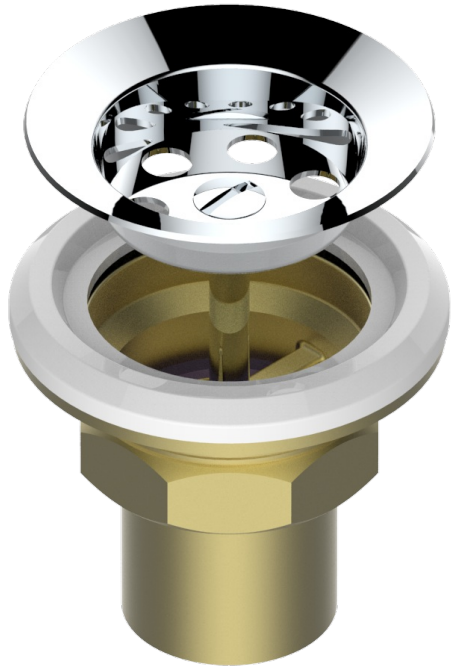

# LION'S HEAD

G99-317

1 1/4" drain only, ø 63 mm

1925

11/03/2008

## CHARACTERISTIC

- Lion's head
- 1 1/4" drain only, ø 63 mm

## AVAILABLE FINITIONS

Antique nickel - H28  
Black ceram - D30  
Brass color PVD - H49  
Lacquered light bronze - D01  
Matt chrome - C02  
Matt gold - F07

Matt nickel (color finish) - C01  
Polished chrome (color finish) - A02  
Polished chrome / Polished gold (color finish) - G02  
Polished gold (color finish) - F01  
Polished nickel - B01  
Soft gold - F30

Soft matt gold - F31  
Varnished matt antique red copper (color finish) - H07