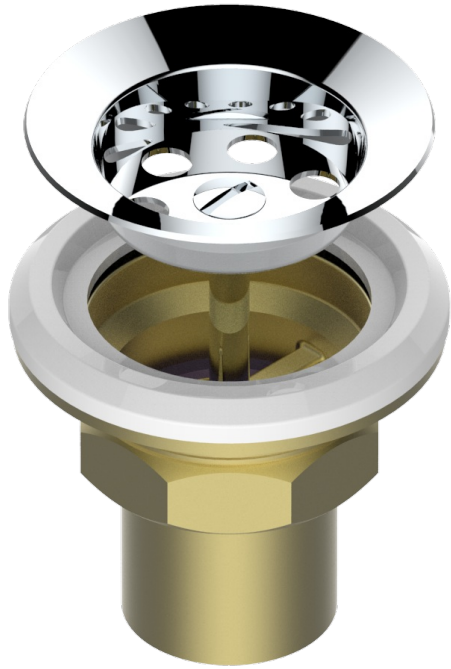

LION'S HEAD

G99-317

1 1/4" drain only, ø 63 mm

1925

11/03/2008

CHARACTERISTIC

- Lion's head
- 1 1/4" drain only, ø 63 mm

AVAILABLE FINITIONS

Antique nickel - H28
Black ceram - D30
Brass color PVD - H49
Lacquered light bronze - D01
Matt chrome - C02
Matt gold - F07

Matt nickel (color finish) - C01
Polished chrome (color finish) - A02
Polished chrome / Polished gold (color finish) - G02
Polished gold (color finish) - F01
Polished nickel - B01
Soft gold - F30

Soft matt gold - F31
Varnished matt antique red copper (color finish) - H07