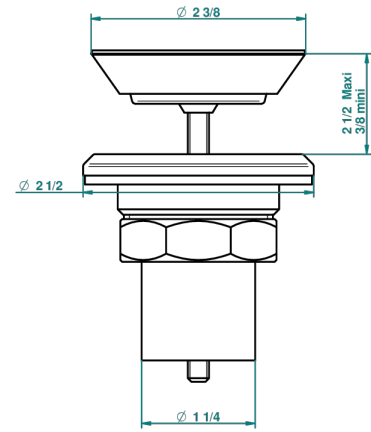

LION'S HEAD

G99-317

1 1/4" drain only, ø 63 mm

1925

11/03/2008

CHARACTERISTIC

- Lion's head
- 1 1/4" drain only, ø 63 mm

AVAILABLE FINITIONS