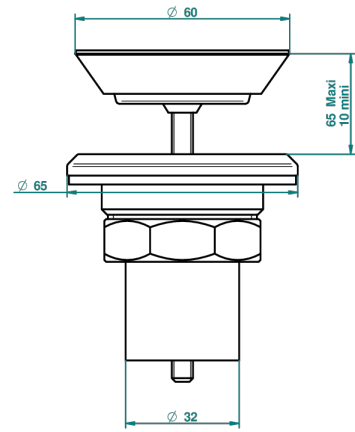

# LION'S HEAD

G99-317

1 1/4" drain only,  $\varnothing$  63 mm

1925

11/03/2008

## CHARACTERISTIC

- Lion's head
- 1 1/4" drain only,  $\varnothing$  63 mm