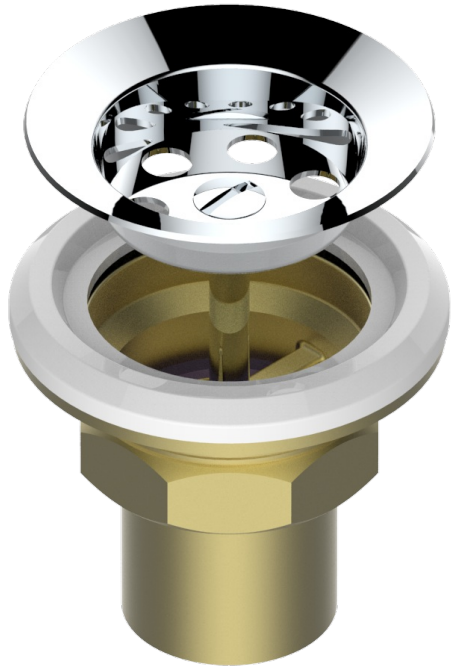

# LION'S HEAD

G99-317

1 1/4" drain only,  $\varnothing$  63 mm

1925

11/03/2008

## CHARACTERISTIC

- Lion's head
- 1 1/4" drain only,  $\varnothing$  63 mm

## AVAILABLE FINITIONS

Antique nickel - H28  
Black ceram - D30  
Brass color PVD - H49  
Lacquered light bronze - D01  
Matt chrome - C02  
Matt gold - F07

Matt nickel (color finish) - C01  
Polished chrome (color finish) - A02  
Polished chrome / Polished gold (color finish) - G02  
Polished gold (color finish) - F01  
Polished nickel - B01  
Soft gold - F30

Soft matt gold - F31  
Varnished matt antique red copper (color finish) - H07