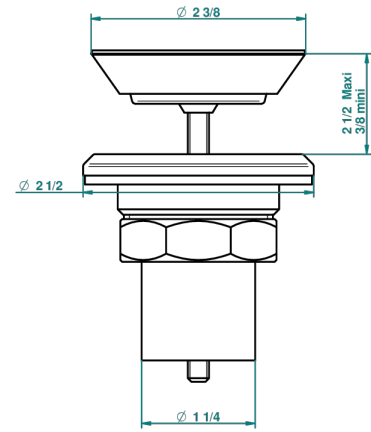

# LION'S HEAD

G99-317

1"1/4 drain only,  $\varnothing$  63 mm

1925

11/03/2008

## CHARACTERISTIC

- Lion's head
- 1"1/4 drain only,  $\varnothing$  63 mm