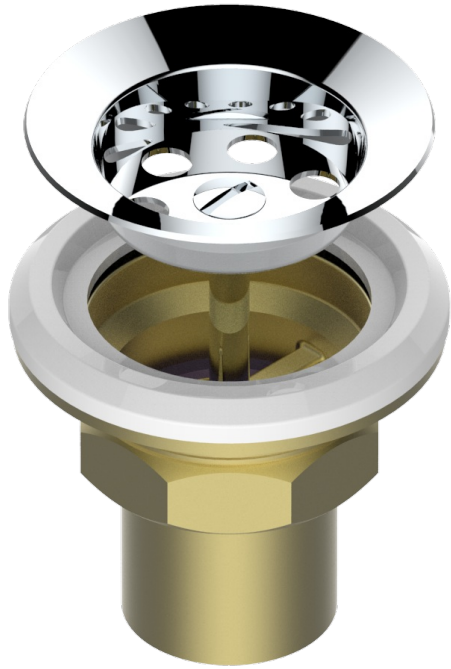

# LION'S HEAD

G99-317

1"1/4 drain only,  $\varnothing$  63 mm

1925

11/03/2008

## CHARACTERISTIC

- Lion's head
- 1"1/4 drain only,  $\varnothing$  63 mm

## AVAILABLE FINITIONS

Antique nickel - H28  
Black ceram - D30  
Brass color PVD - H49  
Lacquered light bronze - D01  
Matt chrome - C02  
Matt gold - F07

Matt nickel (color finish) - C01  
Polished chrome (color finish) - A02  
Polished chrome / Polished gold (color finish) - G02  
Polished gold (color finish) - F01  
Polished nickel - B01  
Soft gold - F30

Soft matt gold - F31  
Varnished matt antique red copper (color finish) - H07