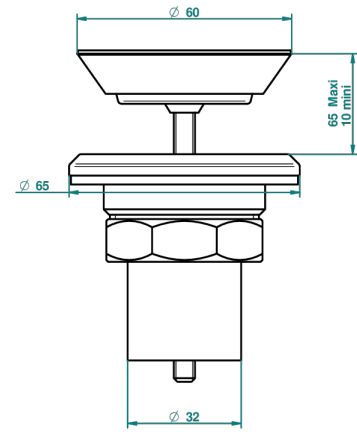

GENERAL ITEMS

G00-317

1"1/4 drain only, \varnothing 63 mm

1925

11/03/2008

CHARACTERISTIC

- General Items
- 1"1/4 drain only, \varnothing 63 mm

AVAILABLE FINITIONS