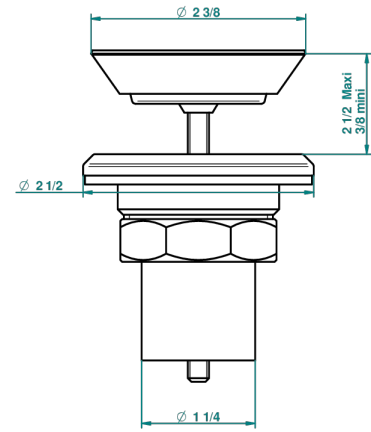

GENERAL ITEMS

G00-317

1"1/4 drain only, \varnothing 63 mm

1925

11/03/2008

CHARACTERISTIC

- General Items
- 1"1/4 drain only, \varnothing 63 mm

AVAILABLE FINITIONS