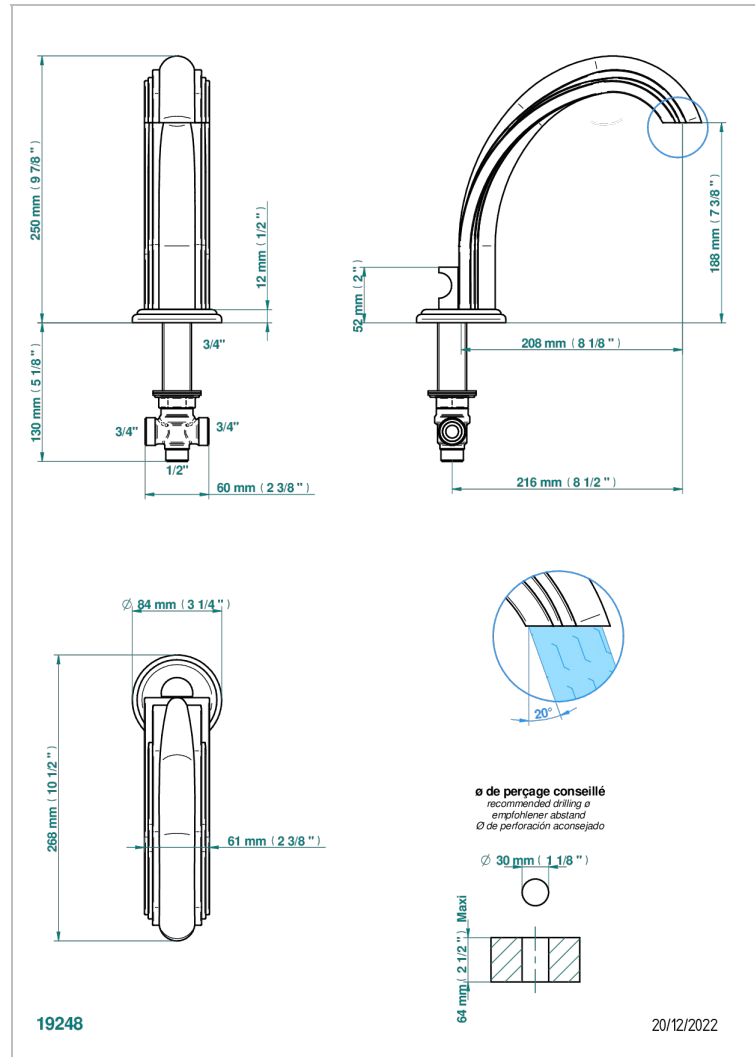

CHEVERNY BLACK ONYX

U1V-29SGI

Tub spout with integral diverter

CHARACTERISTIC

- Cheverny black Onyx
- Tub spout with integral diverter

AVAILABLE FINITIONS

Black ceram - D30
Blush PVD - H62
Brass color PVD - H49
Brown bronze color PVD - F33
Chrome polished - A02
Chrome polished / gold polished - G02

Matt nickel color PVD - H56
Nickel antique / Sovereign - H28
Nickel color PVD - H55
Nickel polished - B01
Soft gold - F30
Soft matt gold - F31

Umber PVD - H66