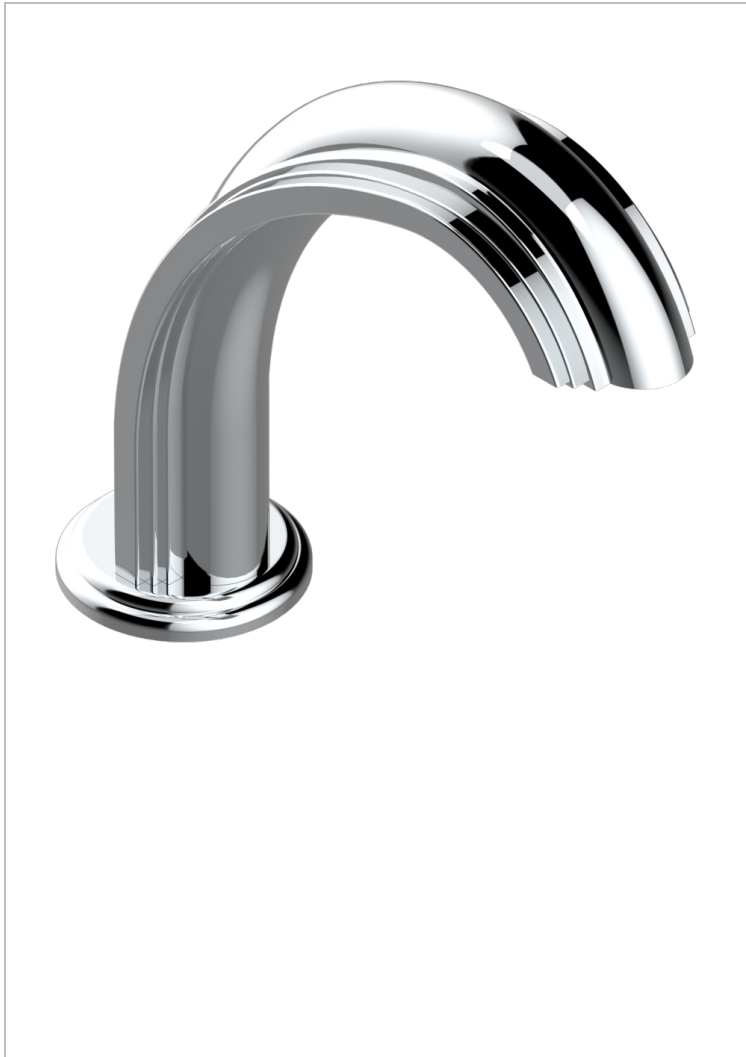

# SULLY WHITE ONYX

U1S-29SGI

Rim mounted bath spout and diverter, super goliath

## CHARACTERISTIC

- Sully white onyx
- Rim mounted bath spout and diverter, super goliath

## AVAILABLE FINITIONS

Antique nickel - H28  
Black ceram - D30  
Blush PVD - H62  
Brass color PVD - H49  
Brown bronze color PVD - F33  
Gold color PVD - H52

Graphite PVD - H64  
Matt Umber PVD - H67  
Matt blush PVD - H60  
Matt brass color PVD - H50  
Matt brown bronze color PVD - F34  
Matt chrome - C02