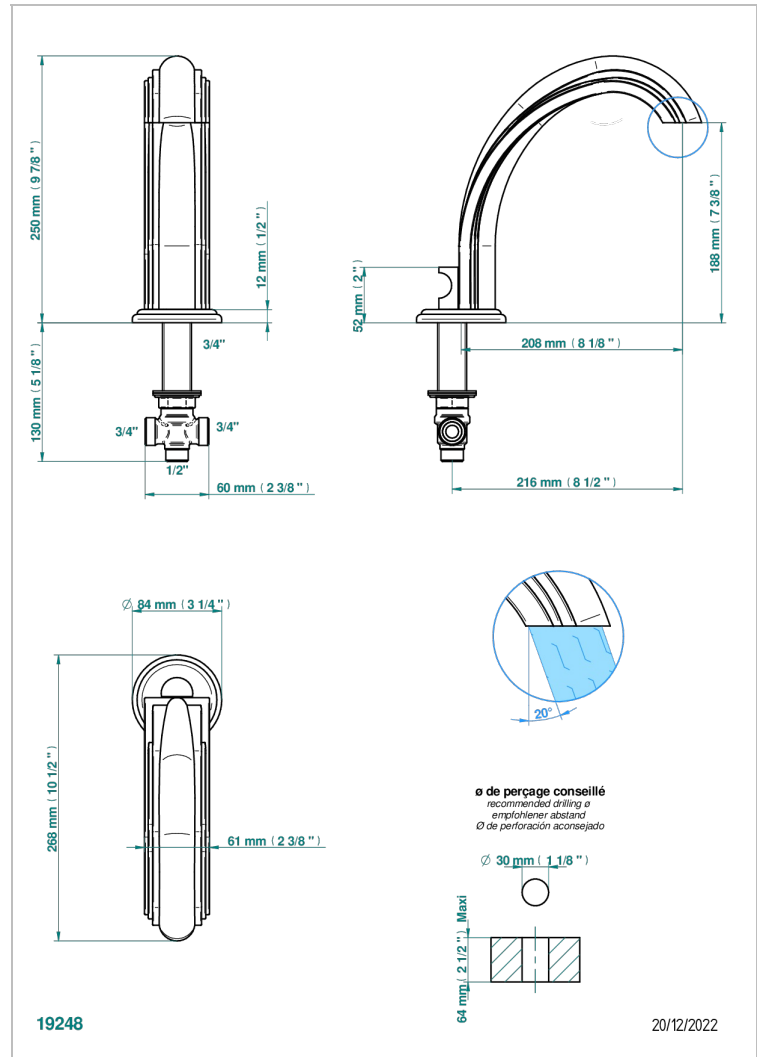

# SULLY WHITE ONYX

U1S-29SGI

Rim mounted bath spout and diverter, super goliath

## CHARACTERISTIC

- Sully white onyx
- Rim mounted bath spout and diverter, super goliath