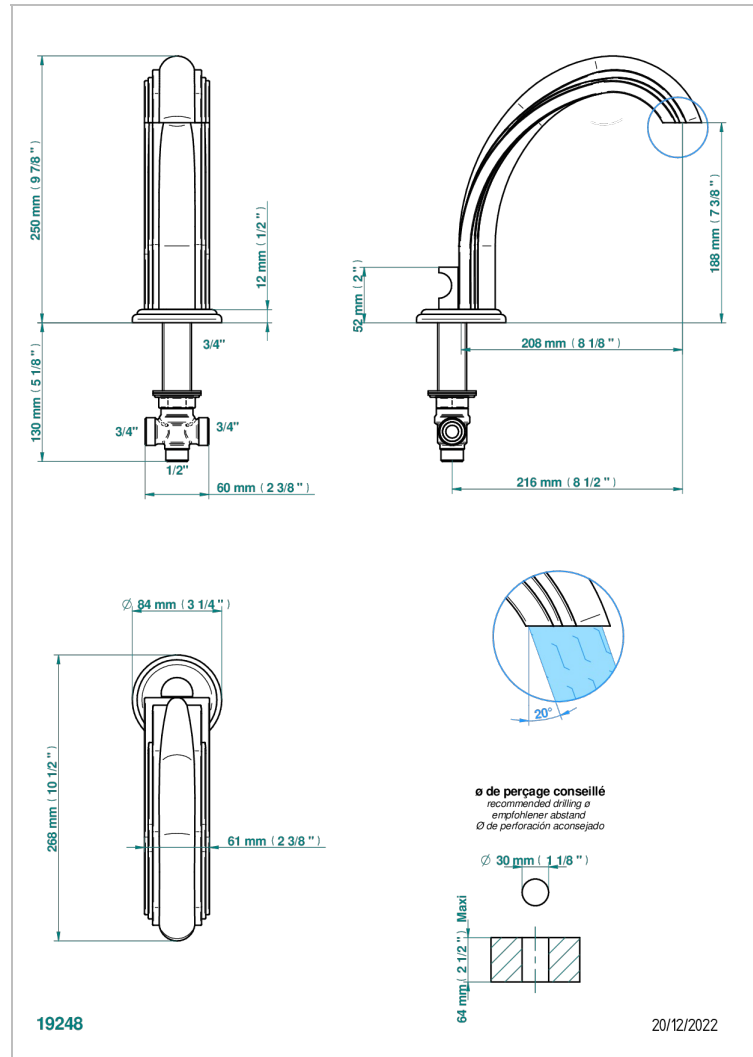

PANTHERE BLACK CRYSTAL

A2K-29SGI

Tub spout with integral diverter

CHARACTERISTIC

- Panthère Black crystal
- Tub spout with integral diverter

AVAILABLE FINITIONS

Black ceram - D30
Blush PVD - H62
Brass color PVD - H49
Brown bronze color PVD - F33
Chrome polished - A02
Chrome polished / gold polished - G02