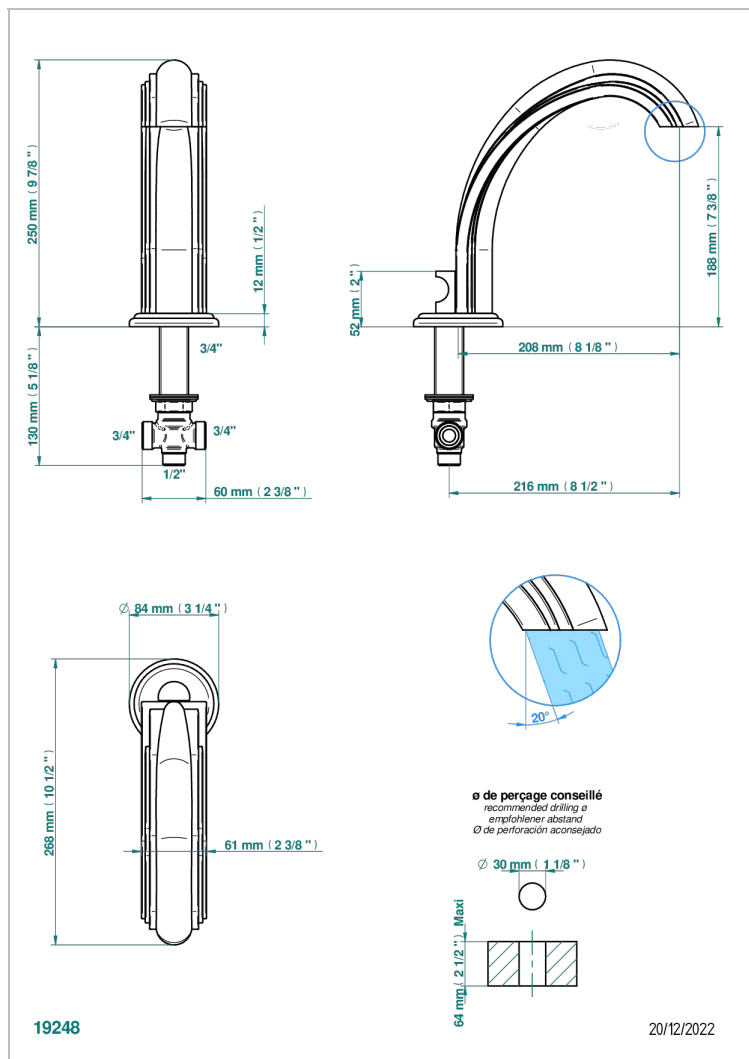

PANTHERE CLEAR CRYSTAL

A2H-29SGI

Tub spout with integral diverter

THG[®]
PARIS

CHARACTERISTIC

- Panthère Clear crystal
- Tub spout with integral diverter

AVAILABLE FINITIONS

Black ceram - D30
Blush PVD - H62
Brass color PVD - H49
Brown bronze color PVD - F33
Chrome polished - A02
Chrome polished / gold polished - G02

Copper antique matt, coated - H07
Gold color PVD - H52
Gold mat - F07
Gold polished - F01
Graphite PVD - H64
Light coated bronze - D01

Matt Umber PVD - H67
Matt blush PVD - H60
Matt brass color PVD - H50
Matt brown bronze color PVD - F34
Matt chrome (American satin) - C02
Matt gold color PVD - H53