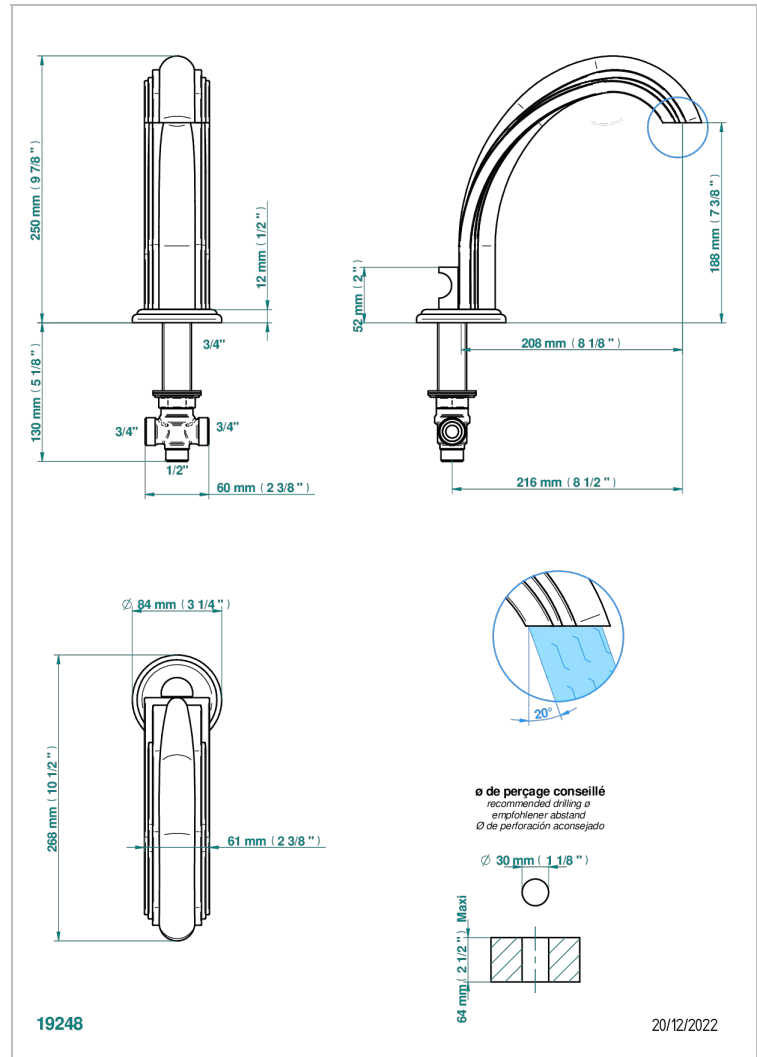

# SULLY LAPIS LAZULI

A1W-29SGI

Tub spout with integral diverter

## CHARACTERISTIC

- Sully Lapis Lazuli
- Tub spout with integral diverter