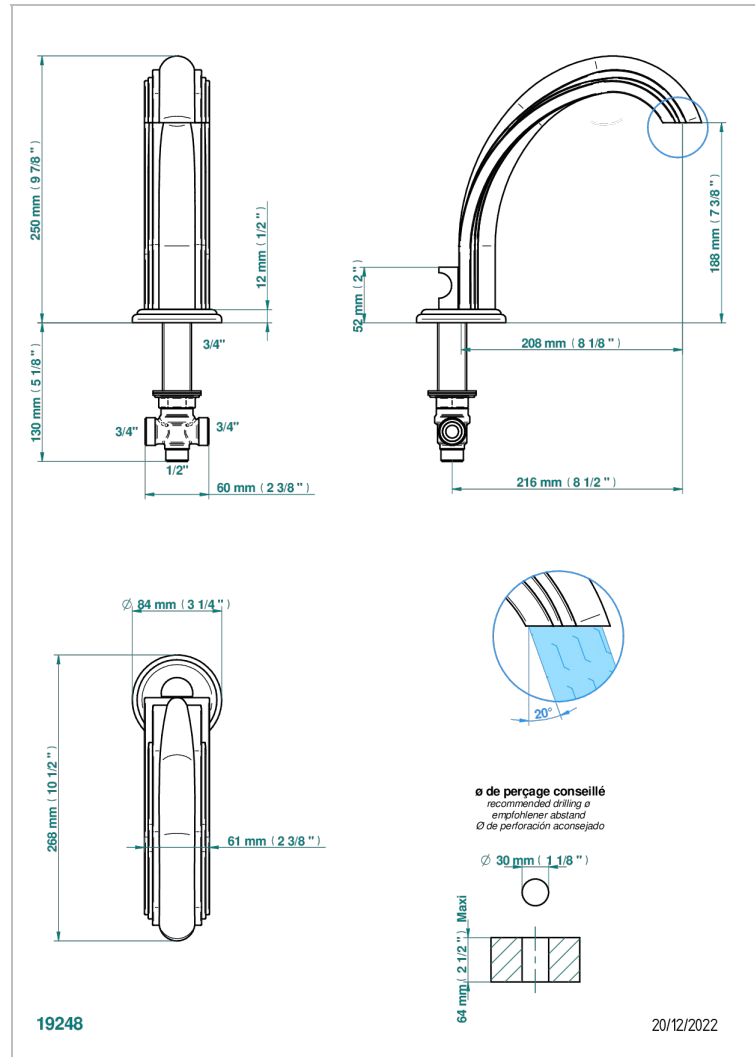

CHEVERNY RED JASPER

A1U-29SGI

Tub spout with integral diverter

CHARACTERISTIC

- Cheverny red Jasper
- Tub spout with integral diverter

AVAILABLE FINITIONS

Black ceram - D30
Blush PVD - H62
Brass color PVD - H49
Brown bronze color PVD - F33
Chrome polished - A02
Chrome polished / gold polished - G02

Matt nickel color PVD - H56
Nickel antique / Sovereign - H28
Nickel color PVD - H55
Nickel polished - B01
Soft gold - F30
Soft matt gold - F31

Umber PVD - H66