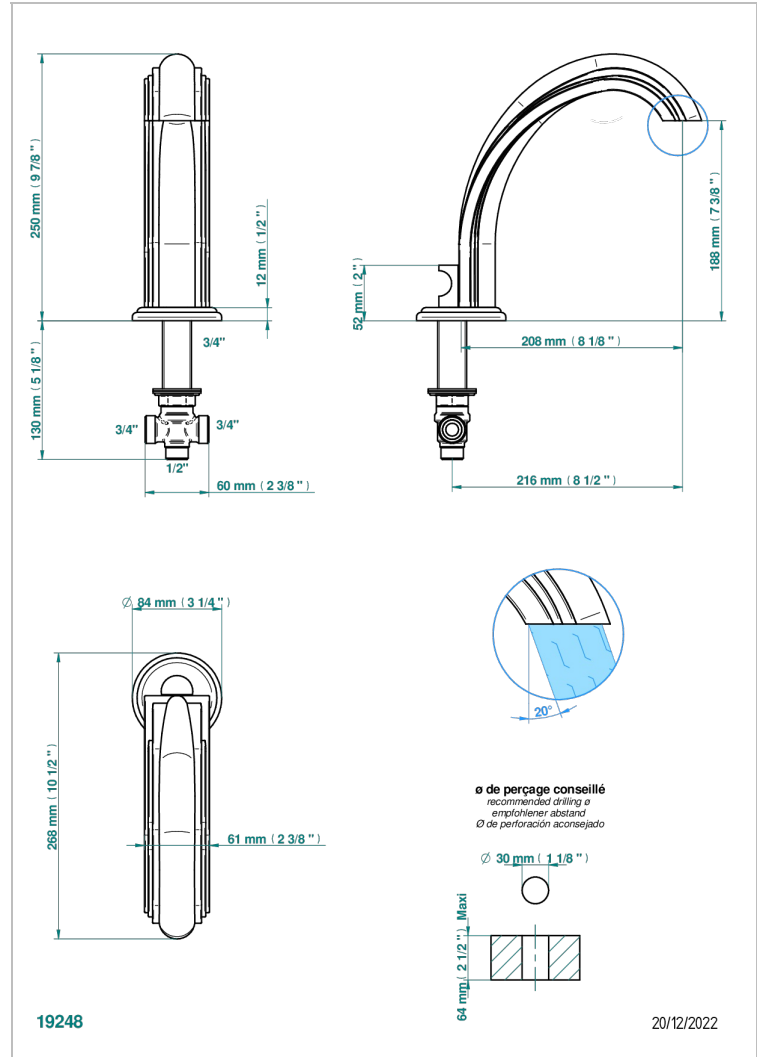

CHEVERNY LAPIS LAZULI

A1T-29SGI

Rim mounted bath spout and diverter, super goliath

CHARACTERISTIC

- Cheverny Lapis Lazuli
- Rim mounted bath spout and diverter, super goliath

AVAILABLE FINITIONS

Antique nickel - H28
Black ceram - D30
Blush PVD - H62
Brass color PVD - H49
Brown bronze color PVD - F33
Gold color PVD - H52