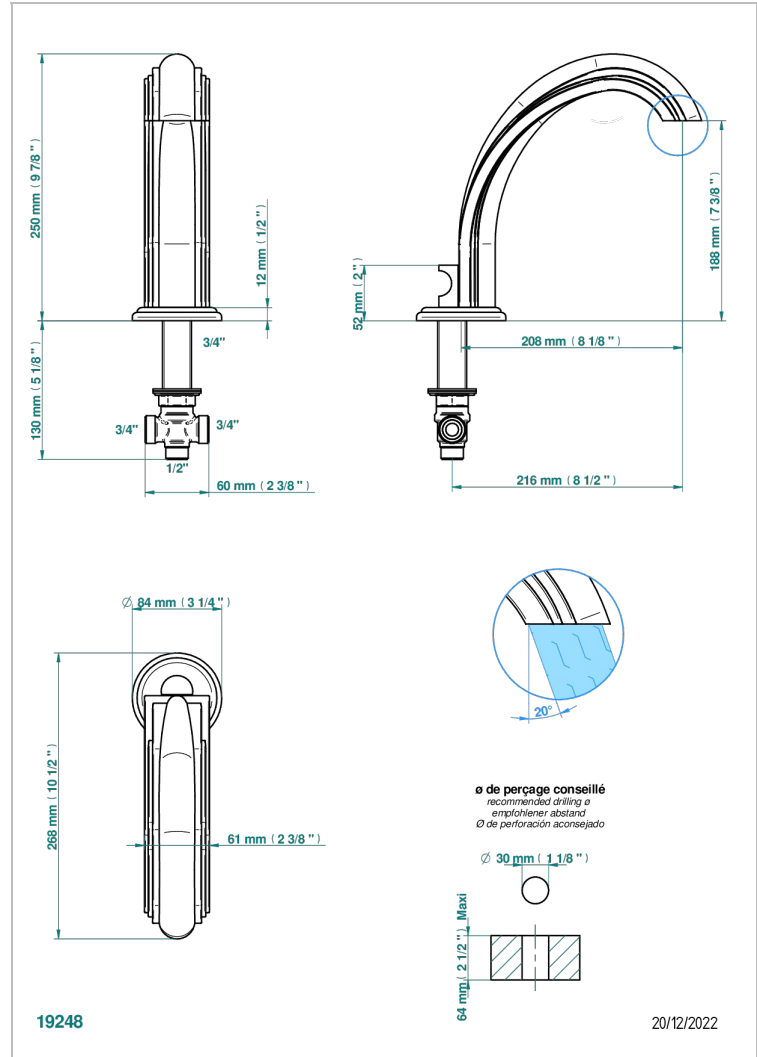

CHEVERNY MALACHITE

A1S-29SGI

Tub spout with integral diverter

CHARACTERISTIC

- Cheverny Malachite
- Tub spout with integral diverter

AVAILABLE FINITIONS

Black ceram - D30
Blush PVD - H62
Brass color PVD - H49
Brown bronze color PVD - F33
Chrome polished - A02
Chrome polished / gold polished - G02

Matt nickel color PVD - H56
Nickel antique / Sovereign - H28
Nickel color PVD - H55
Nickel polished - B01
Soft gold - F30
Soft matt gold - F31

Umber PVD - H66