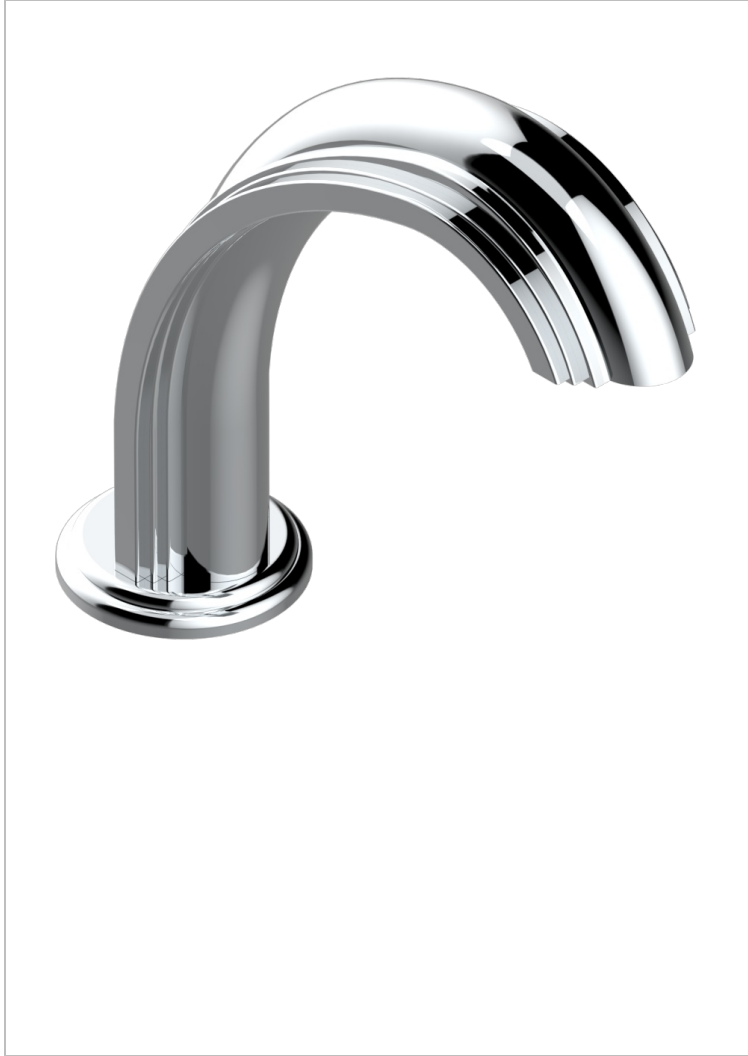

AMBOISE BLACK ONYX

A1M-29SGI

Rim mounted bath spout and diverter, super goliath

CHARACTERISTIC

- Amboise Black Onyx
- Rim mounted bath spout and diverter, super goliath

AVAILABLE FINITIONS

Antique nickel - H28
Black ceram - D30
Blush PVD - H62
Brass color PVD - H49
Brown bronze color PVD - F33
Gold color PVD - H52

Graphite PVD - H64
Matt Umber PVD - H67
Matt blush PVD - H60
Matt brass color PVD - H50
Matt brown bronze color PVD - F34
Matt chrome - C02

Matt gold - F07
Matt gold color PVD - H53
Matt graphite PVD - H65
Matt nickel (color finish) - C01
Matt nickel color PVD - H56
Nickel color PVD - H55

Polished chrome (color finish) - A02
Polished chrome / Polished gold (color finish) - G02
Polished gold (color finish) - F01
Polished nickel - B01
Soft gold - F30
Soft matt gold - F31

Umber PVD - H66