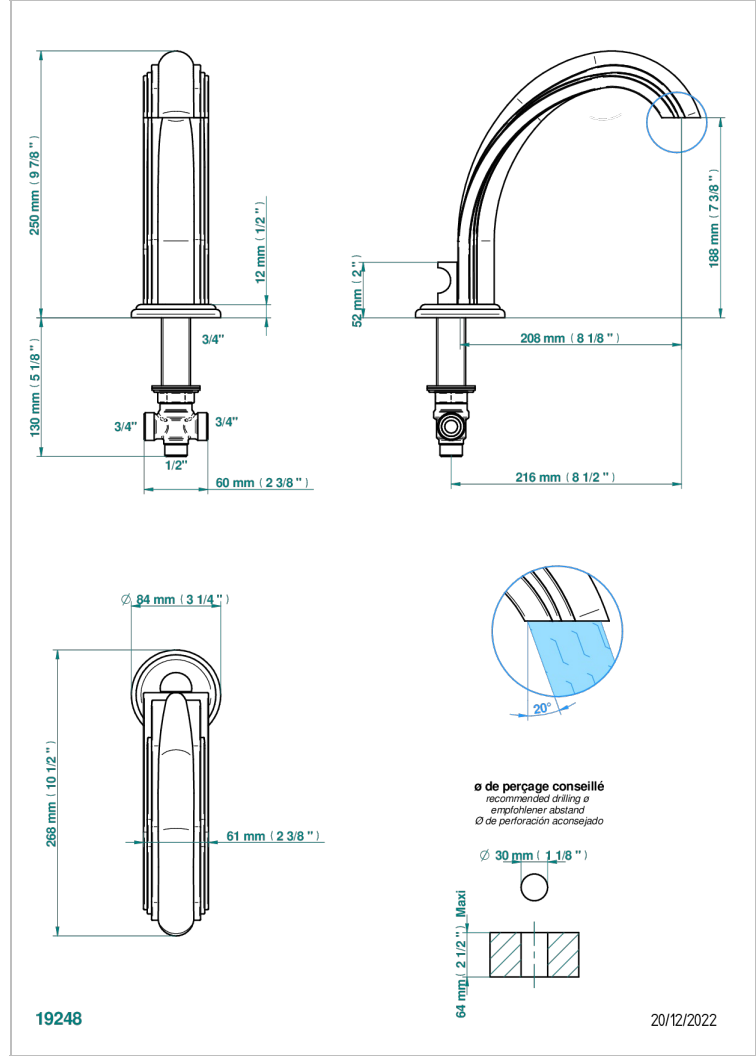

AMBOISE BLACK ONYX

A1M-29SGI

Rim mounted bath spout and diverter, super goliath

CHARACTERISTIC

- Amboise Black Onyx
- Rim mounted bath spout and diverter, super goliath

AVAILABLE FINITIONS

Antique nickel - H28
Black ceram - D30
Blush PVD - H62
Brass color PVD - H49
Brown bronze color PVD - F33
Gold color PVD - H52