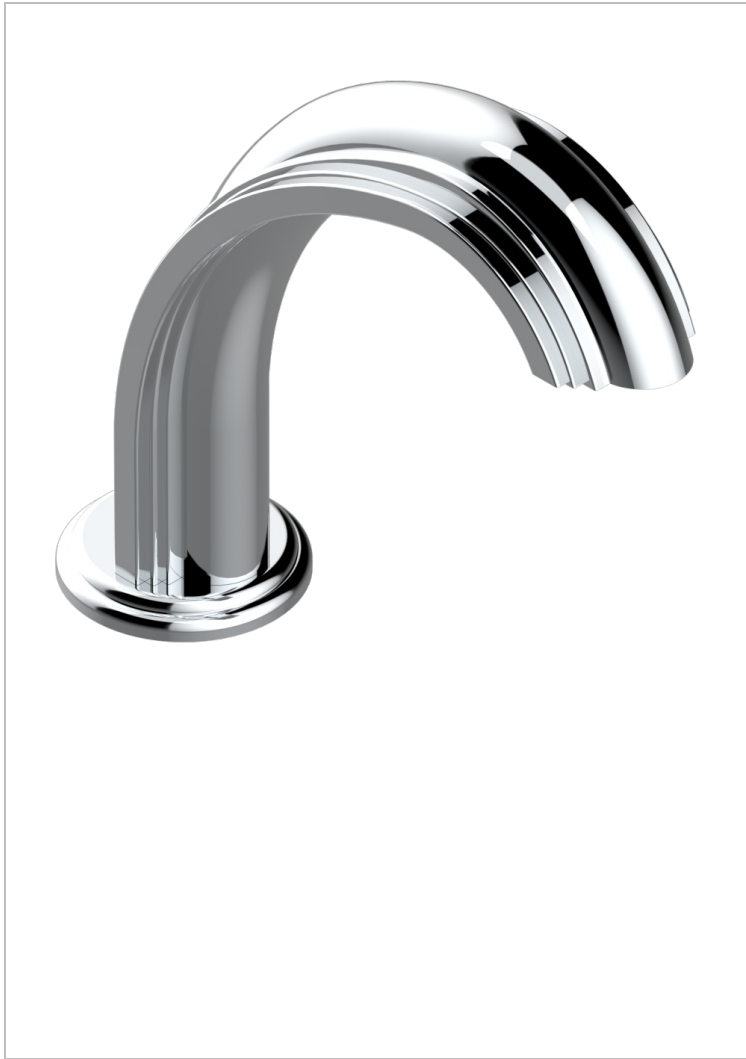

# AMBOISE RED JASPER

A1L-29SGI

Tub spout with integral diverter

## CHARACTERISTIC

- Amboise Red Jasper
- Tub spout with integral diverter

## AVAILABLE FINITIONS

Black ceram - D30  
Blush PVD - H62  
Brass color PVD - H49  
Brown bronze color PVD - F33  
Chrome polished - A02  
Chrome polished / gold polished - G02

Gold color PVD - H52  
Gold mat - F07  
Gold polished - F01  
Graphite PVD - H64  
Matt Umber PVD - H67  
Matt blush PVD - H60

Matt brass color PVD - H50  
Matt brown bronze color PVD - F34  
Matt chrome (American satin) - C02  
Matt gold color PVD - H53  
Matt graphite PVD - H65  
Matt nickel (American satin) - C01

Matt nickel color PVD - H56  
Nickel antique / Sovereign - H28  
Nickel color PVD - H55  
Nickel polished - B01  
Soft gold - F30  
Soft matt gold - F31