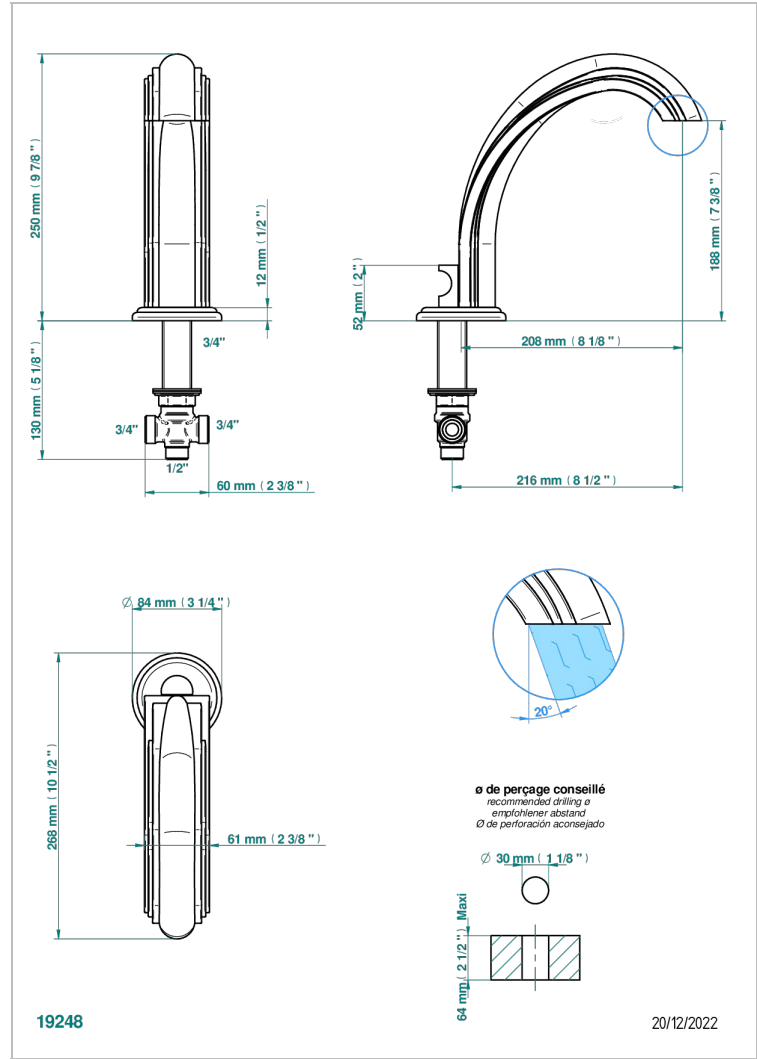

# AMBOISE RED JASPER

A1L-29SGI

Tub spout with integral diverter

## CHARACTERISTIC

- Amboise Red Jasper
- Tub spout with integral diverter