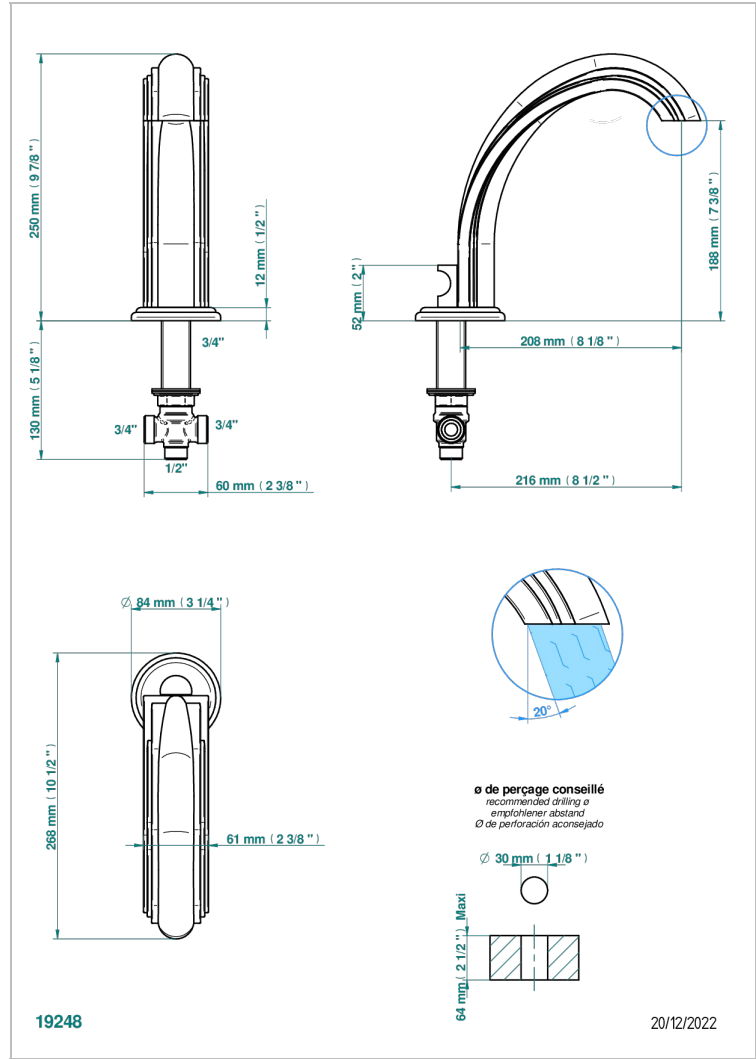

AMBOISE RED JASPER

A1L-29SGI

Rim mounted bath spout and diverter, super goliath

CHARACTERISTIC

- Amboise Red Jasper
- Rim mounted bath spout and diverter, super goliath

AVAILABLE FINITIONS

Antique nickel - H28
Black ceram - D30
Blush PVD - H62
Brass color PVD - H49
Brown bronze color PVD - F33
Gold color PVD - H52