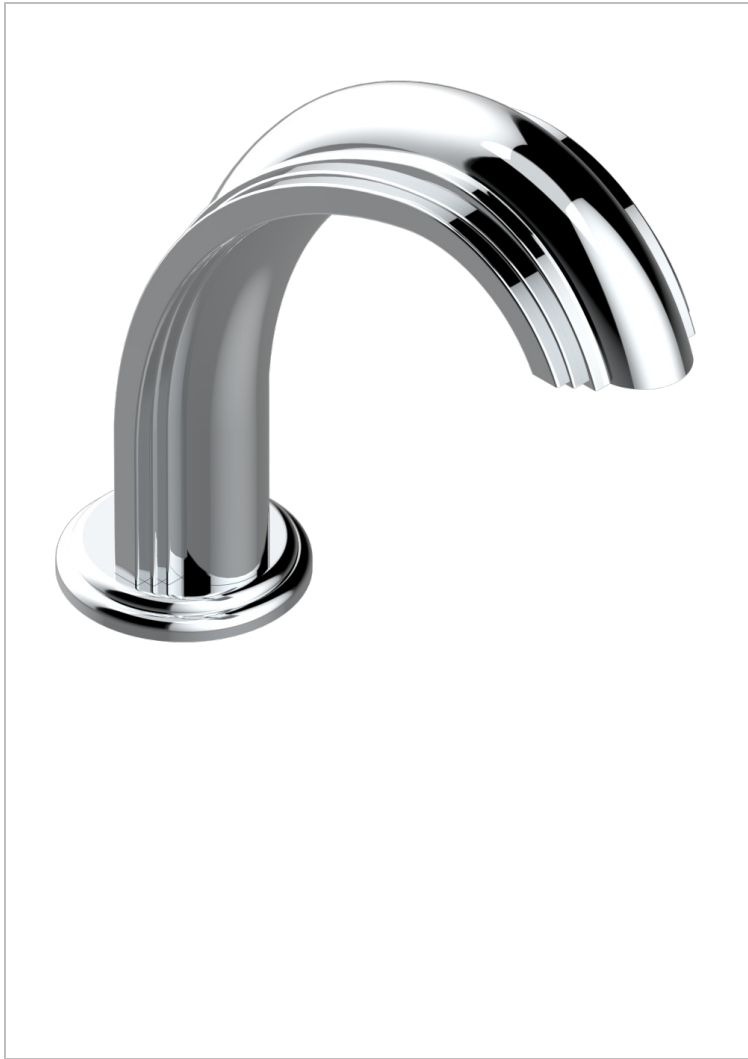

AMBOISE RED JASPER

A1L-29SGI

Rim mounted bath spout and diverter, super goliath

CHARACTERISTIC

- Amboise Red Jasper
- Rim mounted bath spout and diverter, super goliath

AVAILABLE FINITIONS

Antique nickel - H28
Black ceram - D30
Blush PVD - H62
Brass color PVD - H49
Brown bronze color PVD - F33
Gold color PVD - H52

Graphite PVD - H64
Matt Umber PVD - H67
Matt blush PVD - H60
Matt brass color PVD - H50
Matt brown bronze color PVD - F34
Matt chrome - C02

Matt gold - F07
Matt gold color PVD - H53
Matt graphite PVD - H65
Matt nickel (color finish) - C01
Matt nickel color PVD - H56
Nickel color PVD - H55

Polished chrome (color finish) - A02
Polished chrome / Polished gold (color finish) - G02
Polished gold (color finish) - F01
Polished nickel - B01
Soft gold - F30
Soft matt gold - F31

Umber PVD - H66