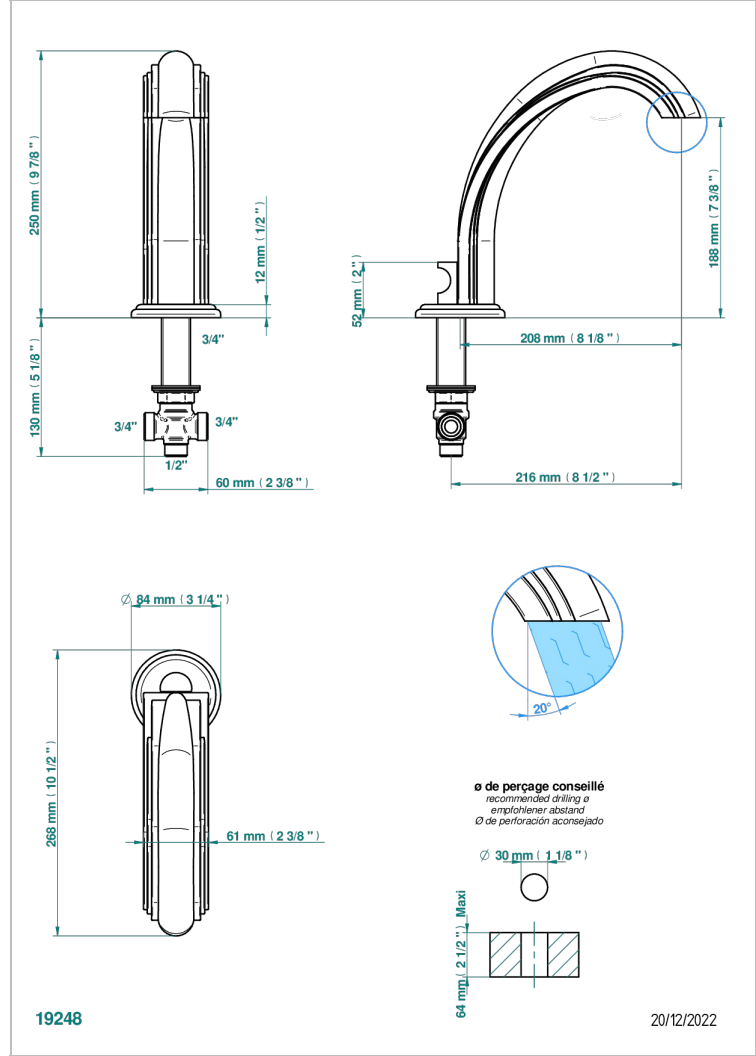

AMBOISE LAPIS LAZULI

A1K-29SGI

Rim mounted bath spout and diverter, super goliath

CHARACTERISTIC

- Amboise Lapis Lazuli
- Rim mounted bath spout and diverter, super goliath

AVAILABLE FINITIONS

Antique nickel - H28
Black ceram - D30
Blush PVD - H62
Brass color PVD - H49
Brown bronze color PVD - F33
Gold color PVD - H52