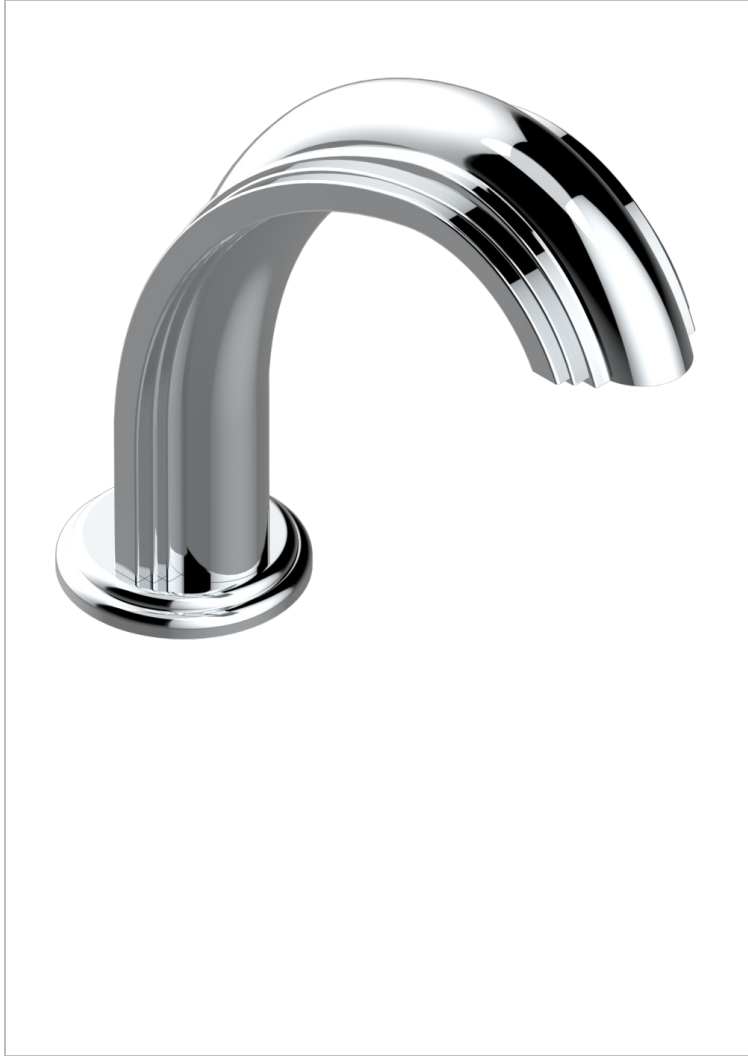

AMBOISE LAPIS LAZULI

A1K-29SGI

Rim mounted bath spout and diverter, super goliath

CHARACTERISTIC

- Amboise Lapis Lazuli
- Rim mounted bath spout and diverter, super goliath

AVAILABLE FINITIONS

Antique nickel - H28
Black ceram - D30
Blush PVD - H62
Brass color PVD - H49
Brown bronze color PVD - F33
Gold color PVD - H52

Graphite PVD - H64
Matt Umber PVD - H67
Matt blush PVD - H60
Matt brass color PVD - H50
Matt brown bronze color PVD - F34
Matt chrome - C02

Matt gold - F07
Matt gold color PVD - H53
Matt graphite PVD - H65
Matt nickel (color finish) - C01
Matt nickel color PVD - H56
Nickel color PVD - H55

Polished chrome (color finish) - A02
Polished chrome / Polished gold (color finish) - G02
Polished gold (color finish) - F01
Polished nickel - B01
Soft gold - F30
Soft matt gold - F31

Umber PVD - H66