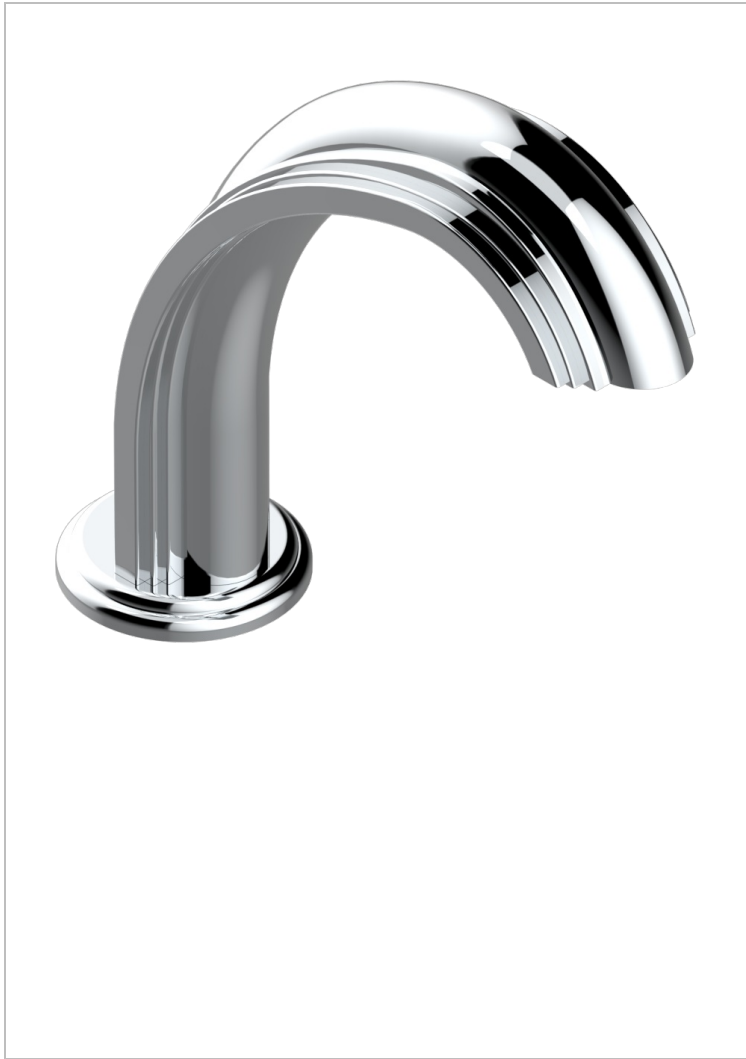

AMBOISE MALACHITE

A1J-29SGI

Tub spout with integral diverter

CHARACTERISTIC

- Amboise Malachite
- Tub spout with integral diverter

AVAILABLE FINITIONS

Black ceram - D30
Blush PVD - H62
Brass color PVD - H49
Brown bronze color PVD - F33
Chrome polished - A02
Chrome polished / gold polished - G02

Gold color PVD - H52
Gold mat - F07
Gold polished - F01
Graphite PVD - H64
Matt Umber PVD - H67
Matt blush PVD - H60

Matt brass color PVD - H50
Matt brown bronze color PVD - F34
Matt chrome (American satin) - C02
Matt gold color PVD - H53
Matt graphite PVD - H65
Matt nickel (American satin) - C01

Matt nickel color PVD - H56
Nickel antique / Sovereign - H28
Nickel color PVD - H55
Nickel polished - B01
Soft gold - F30
Soft matt gold - F31

Umber PVD - H66