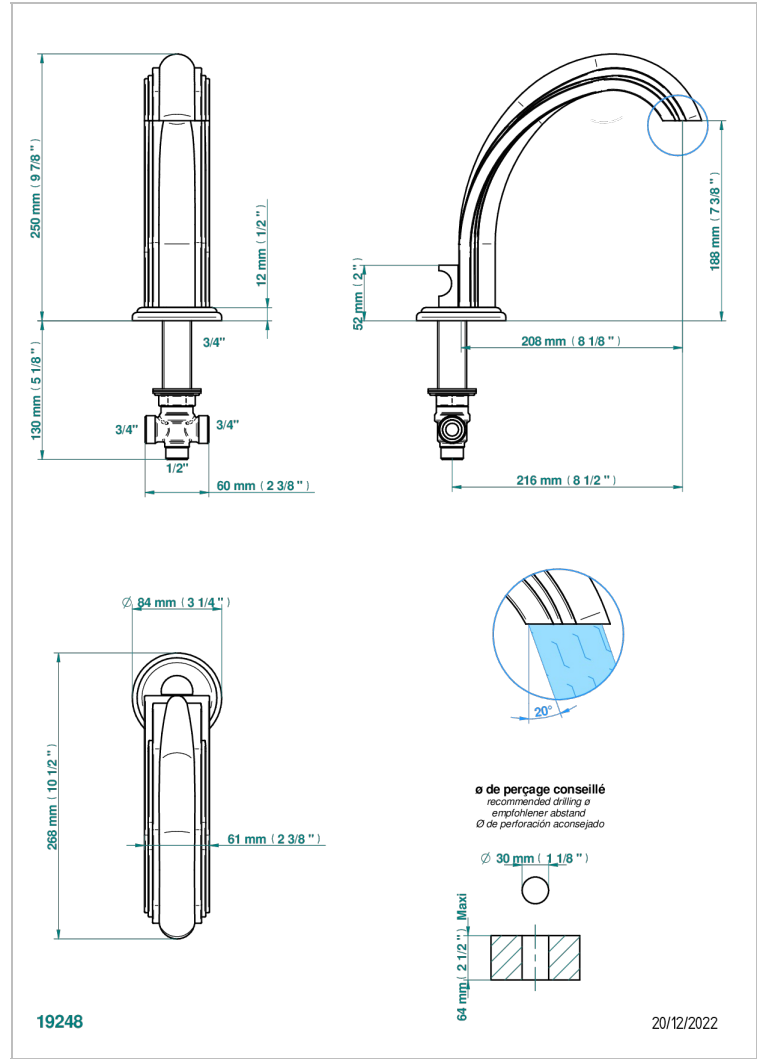

AMBOISE MALACHITE

A1J-29SGI

Tub spout with integral diverter

CHARACTERISTIC

- Amboise Malachite
- Tub spout with integral diverter

AVAILABLE FINITIONS

Black ceram - D30
Blush PVD - H62
Brass color PVD - H49
Brown bronze color PVD - F33
Chrome polished - A02
Chrome polished / gold polished - G02

Matt nickel color PVD - H56
Nickel antique / Sovereign - H28
Nickel color PVD - H55
Nickel polished - B01
Soft gold - F30
Soft matt gold - F31

Umber PVD - H66