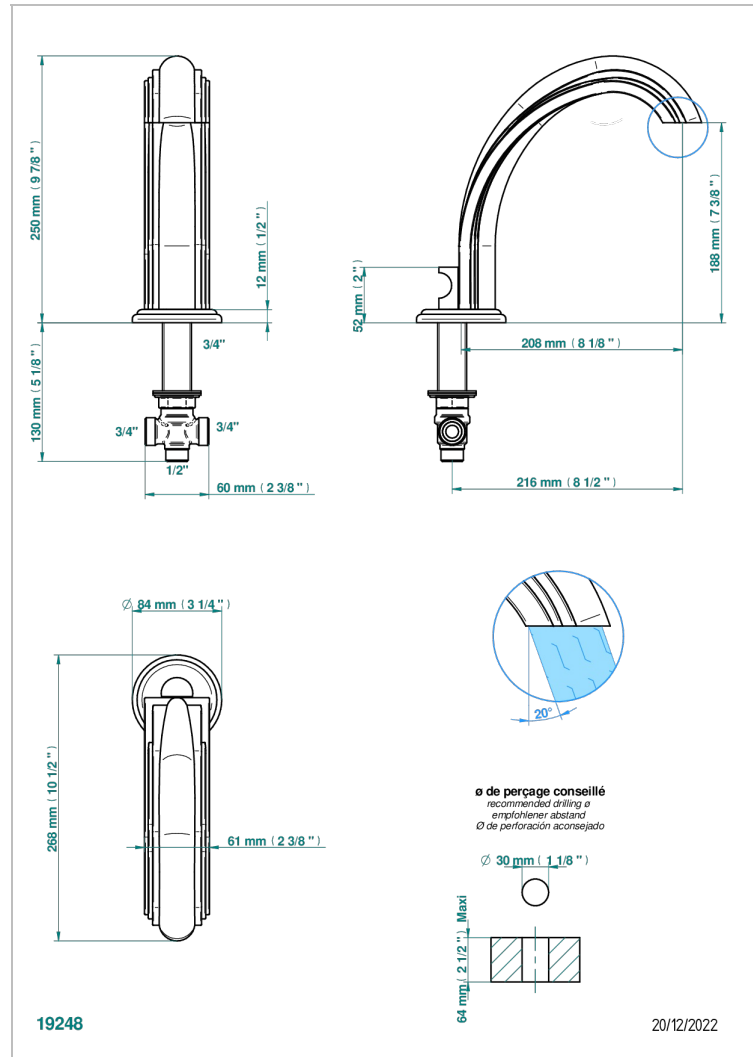

# AMBOISE MALACHITE

A1J-29SGI

Rim mounted bath spout and diverter, super goliath

## CHARACTERISTIC

- Amboise Malachite
- Rim mounted bath spout and diverter, super goliath