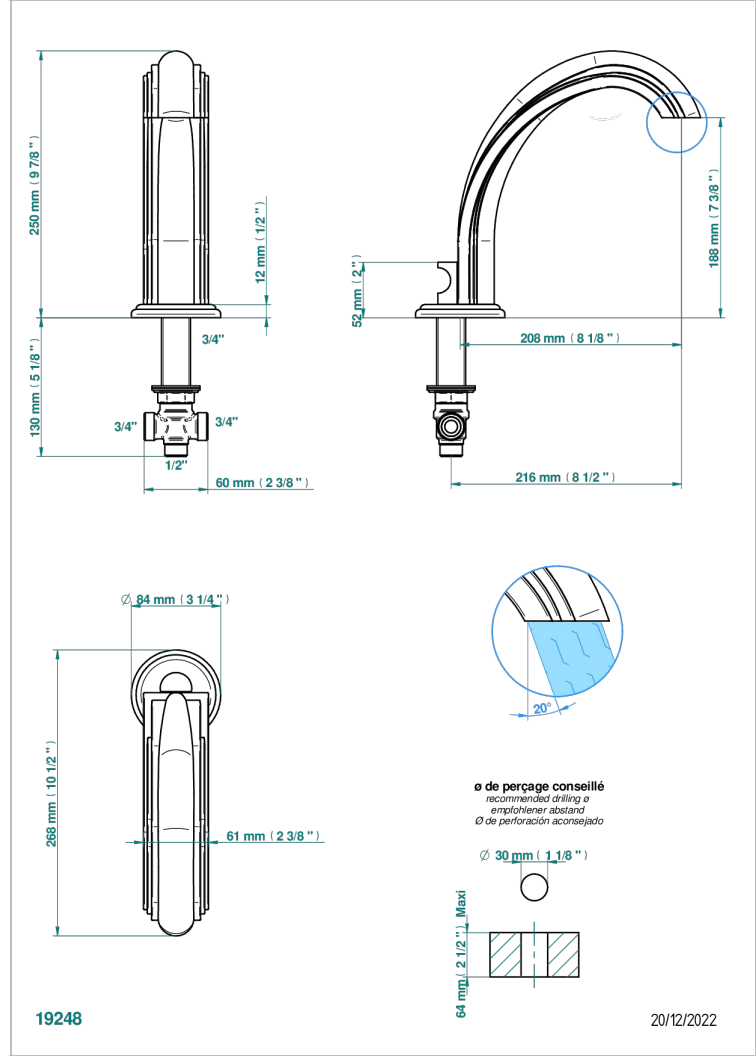

# AMBOISE MALACHITE

A1J-29SGI

Rim mounted bath spout and diverter, super goliath

## CHARACTERISTIC

- Amboise Malachite
- Rim mounted bath spout and diverter, super goliath