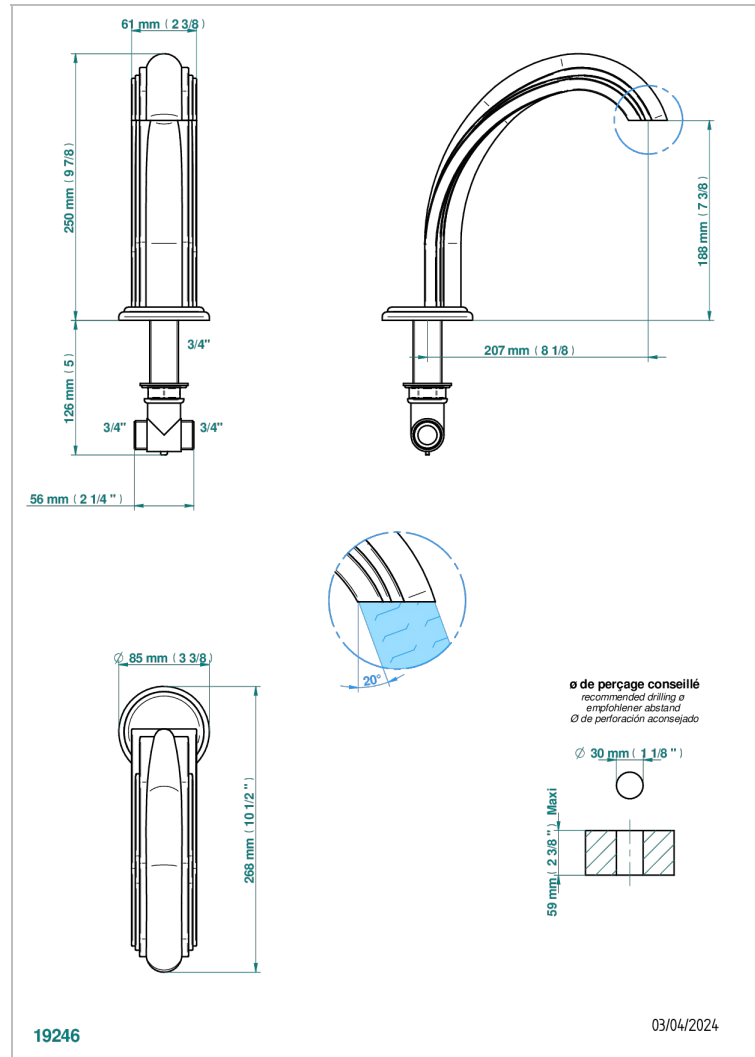

# CHEVERNY BLACK ONYX

U1V-29SG

Bathtub spout

THG<sup>®</sup>  
PARIS

19246

03/04/2024

## CHARACTERISTIC

- Cheverny black Onyx
- Bathtub spout