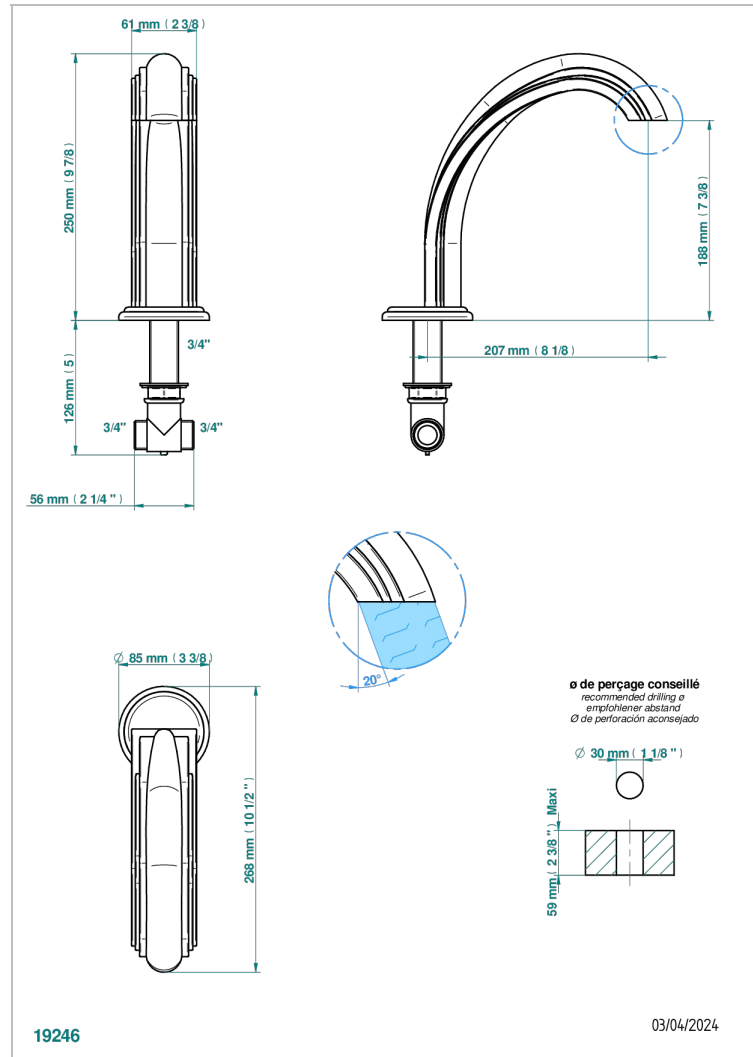

CHEVERNY BLACK ONYX

U1V-29SG

Rim mounted bath spout, super goliath

CHARACTERISTIC

- Cheverny black Onyx
- Rim mounted bath spout, super goliath

AVAILABLE FINITIONS

Antique nickel - H28
Black ceram - D30
Blush PVD - H62
Brass color PVD - H49
Brown bronze color PVD - F33
Gold color PVD - H52