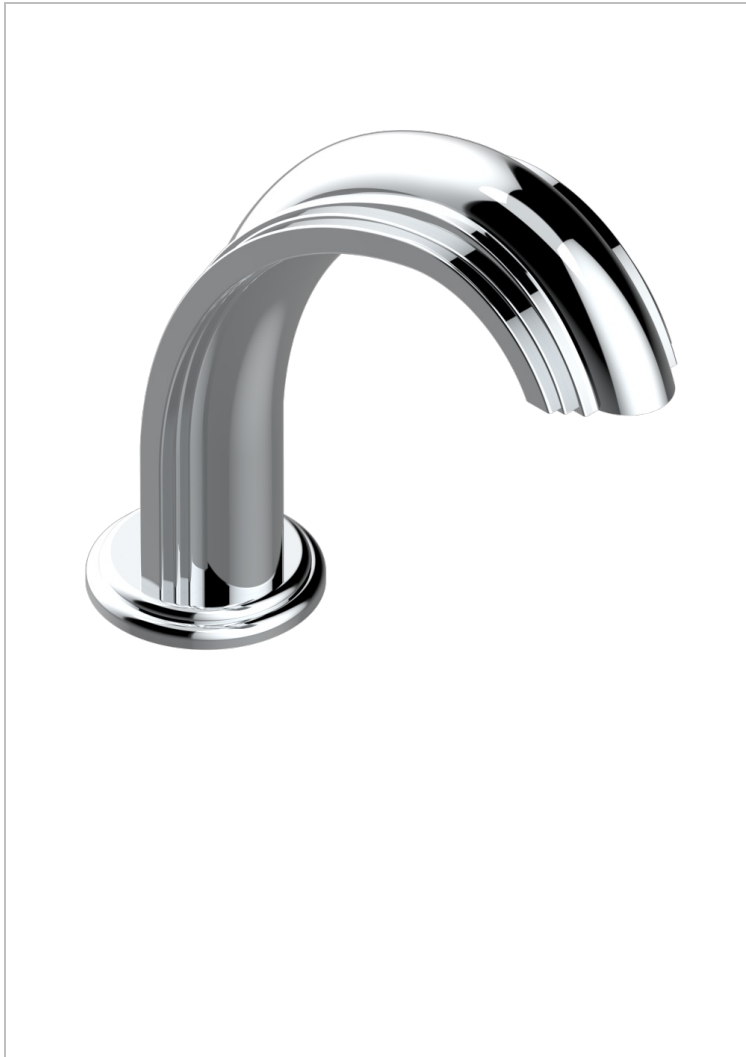

CHEVERNY BLACK ONYX

U1V-29SG

Rim mounted bath spout, super goliath

CHARACTERISTIC

- Cheverny black Onyx
- Rim mounted bath spout, super goliath

AVAILABLE FINITIONS

Antique nickel - H28
Black ceram - D30
Blush PVD - H62
Brass color PVD - H49
Brown bronze color PVD - F33
Gold color PVD - H52

Graphite PVD - H64
Matt Umber PVD - H67
Matt blush PVD - H60
Matt brass color PVD - H50
Matt brown bronze color PVD - F34
Matt chrome - C02

Matt gold - F07
Matt gold color PVD - H53
Matt graphite PVD - H65
Matt nickel (color finish) - C01
Matt nickel color PVD - H56
Nickel color PVD - H55

Polished chrome (color finish) - A02
Polished chrome / Polished gold (color finish) - G02
Polished gold (color finish) - F01
Polished nickel - B01
Soft gold - F30
Soft matt gold - F31

Umber PVD - H66