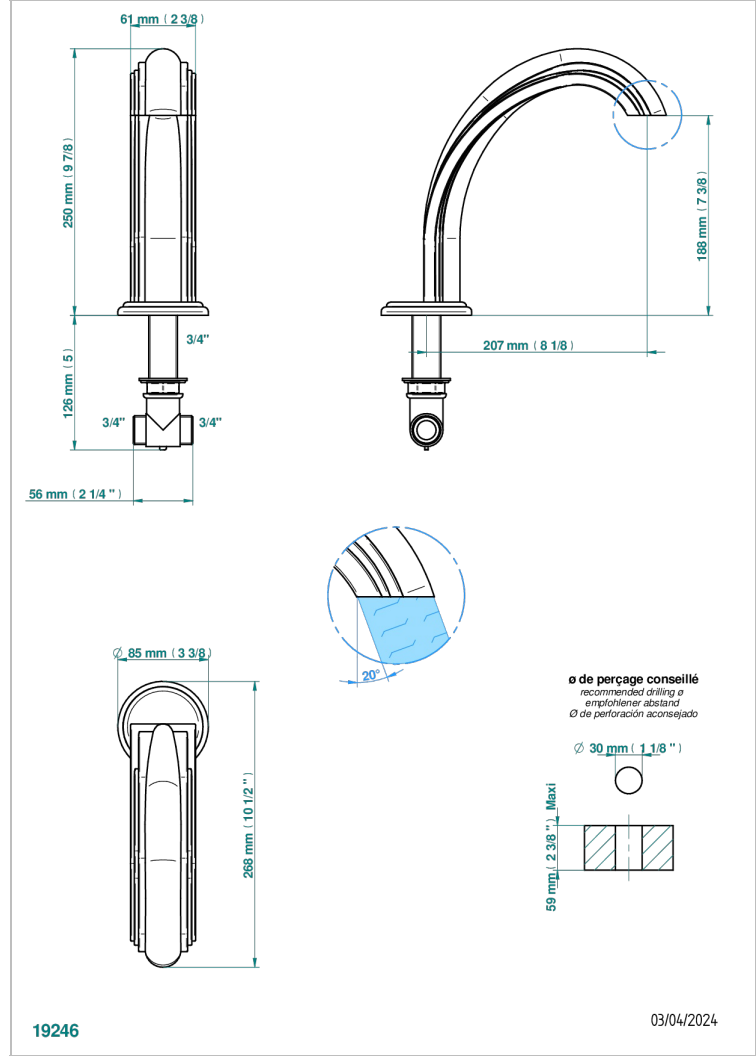

SULLY WHITE ONYX

U1S-29SG

Bathtub spout

THG[®]
PARIS

CHARACTERISTIC

- Sully white onyx
- Bathtub spout

AVAILABLE FINITIONS

Black ceram - D30
Blush PVD - H62
Brass color PVD - H49
Brown bronze color PVD - F33
Chrome polished - A02
Chrome polished / gold polished - G02

Matt nickel color PVD - H56
Nickel antique / Sovereign - H28
Nickel color PVD - H55
Nickel polished - B01
Soft gold - F30
Soft matt gold - F31

Umber PVD - H66