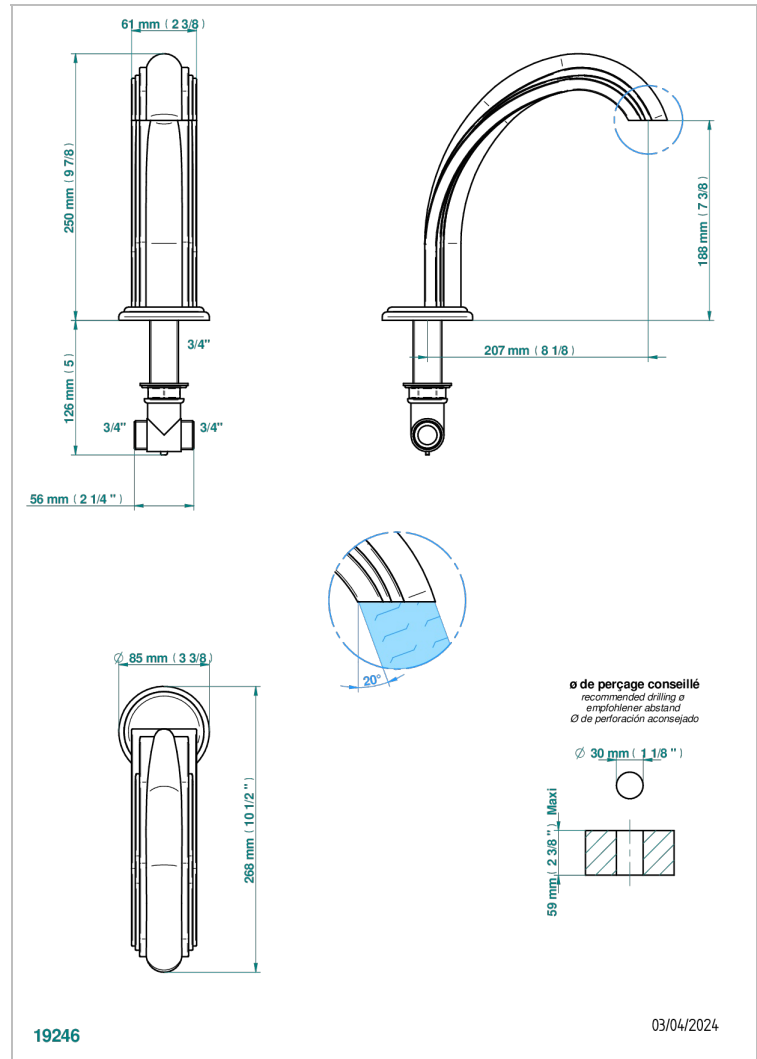

# SULLY WHITE ONYX

U1S-29SG

Rim mounted bath spout, super goliath

THG<sup>®</sup>  
PARIS

## CHARACTERISTIC

- Sully white onyx
- Rim mounted bath spout, super goliath