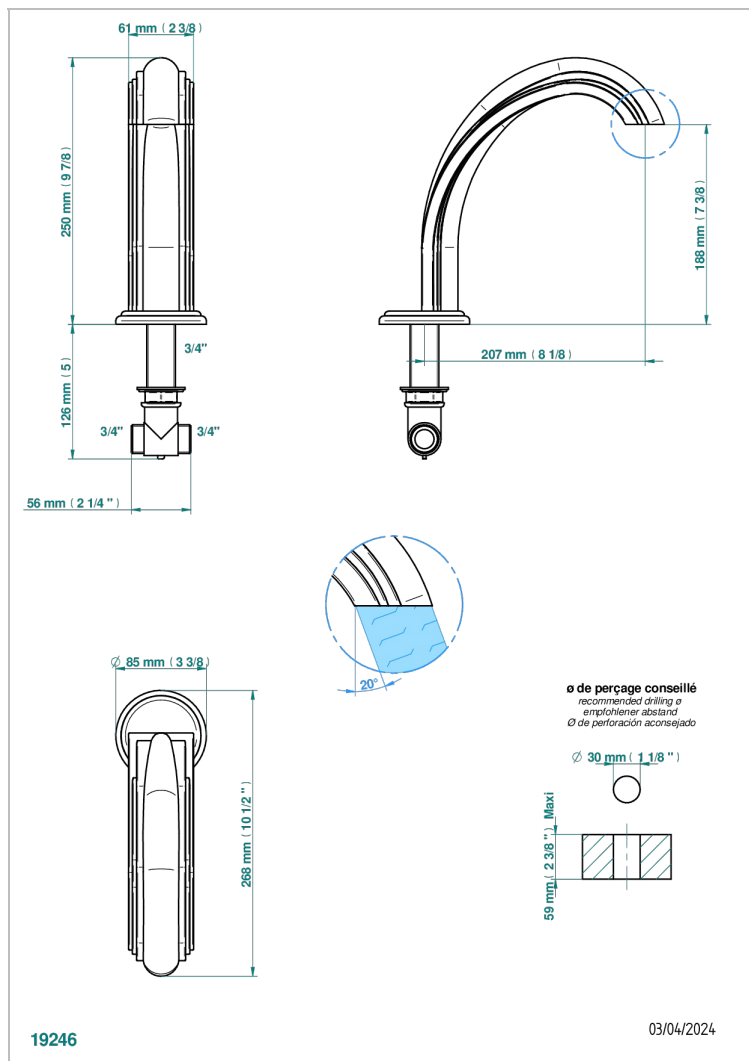

PANTHERE BLACK CRYSTAL

A2K-29SG

Bathtub spout

CHARACTERISTIC

- Panthère Black crystal
- Bathtub spout

AVAILABLE FINITIONS

Black ceram - D30
Blush PVD - H62
Brass color PVD - H49
Brown bronze color PVD - F33
Chrome polished - A02
Chrome polished / gold polished - G02

Copper antique matt, coated - H07
Gold color PVD - H52
Gold mat - F07
Gold polished - F01
Graphite PVD - H64
Light coated bronze - D01

Matt Umber PVD - H67
Matt blush PVD - H60
Matt brass color PVD - H50
Matt brown bronze color PVD - F34
Matt chrome (American satin) - C02
Matt gold color PVD - H53