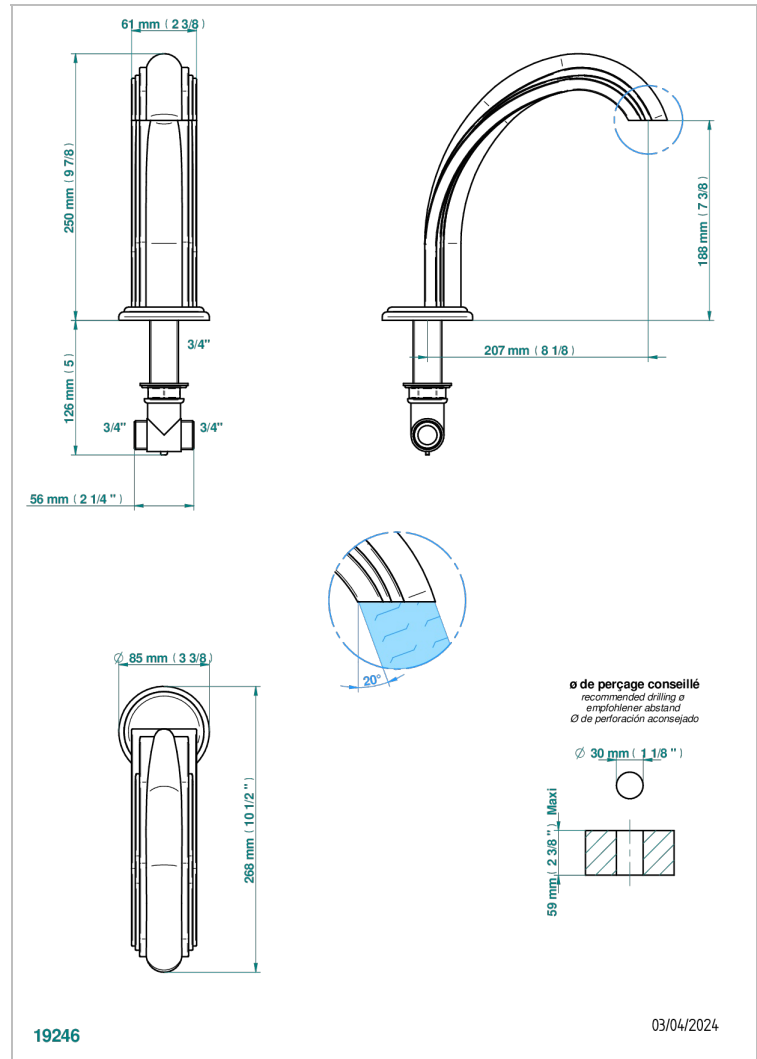

# PANTHERE CLEAR CRYSTAL

A2H-29SG

Bathtub spout

THG<sup>®</sup>  
PARIS

## CHARACTERISTIC

- Panthère Clear crystal
- Bathtub spout