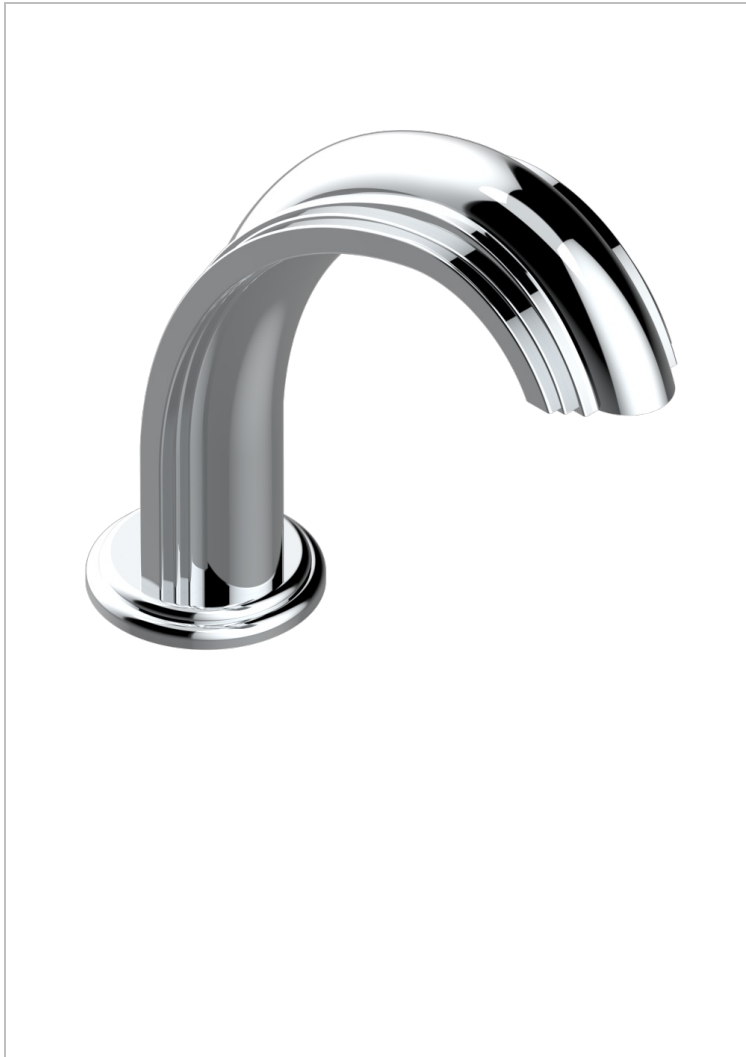

# PANTHERE CLEAR CRYSTAL

A2H-29SG

Bathtub spout

THG<sup>®</sup>  
PARIS

## CHARACTERISTIC

- Panthère Clear crystal
- Bathtub spout

## AVAILABLE FINITIONS

Black ceram - D30  
Blush PVD - H62  
Brass color PVD - H49  
Brown bronze color PVD - F33  
Chrome polished - A02  
Chrome polished / gold polished - G02

Copper antique matt, coated - H07  
Gold color PVD - H52  
Gold mat - F07  
Gold polished - F01  
Graphite PVD - H64  
Light coated bronze - D01

Matt Umber PVD - H67  
Matt blush PVD - H60  
Matt brass color PVD - H50  
Matt brown bronze color PVD - F34  
Matt chrome (American satin) - C02  
Matt gold color PVD - H53

Matt graphite PVD - H65  
Matt nickel (American satin) - C01  
Matt nickel color PVD - H56  
Nickel antique / Sovereign - H28  
Nickel color PVD - H55  
Nickel polished - B01