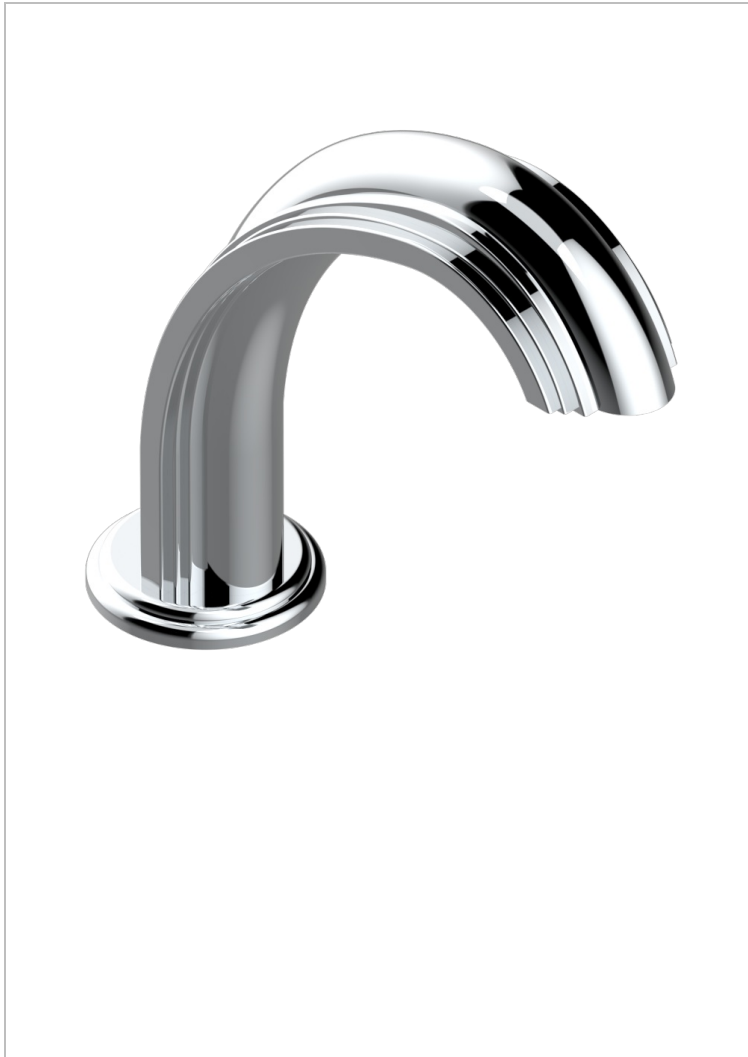

PANTHERE CLEAR CRYSTAL

A2H-29SG

Rim mounted bath spout, super goliath

CHARACTERISTIC

- Panthère Clear crystal
- Rim mounted bath spout, super goliath

AVAILABLE FINITIONS

Antique nickel - H28
Black ceram - D30
Blush PVD - H62
Brass color PVD - H49
Brown bronze color PVD - F33
Gold color PVD - H52

Graphite PVD - H64
Lacquered light bronze - D01
Matt Umber PVD - H67
Matt blush PVD - H60
Matt brass color PVD - H50
Matt brown bronze color PVD - F34

Matt chrome - C02
Matt gold - F07
Matt gold color PVD - H53
Matt graphite PVD - H65
Matt nickel (color finish) - C01
Matt nickel color PVD - H56

Nickel color PVD - H55
Polished chrome (color finish) - A02
Polished chrome / Polished gold (color finish) - G02
Polished gold (color finish) - F01
Polished nickel - B01
Soft gold - F30

Soft matt gold - F31
Umber PVD - H66
Varnished matt antique red copper (color finish) - H07