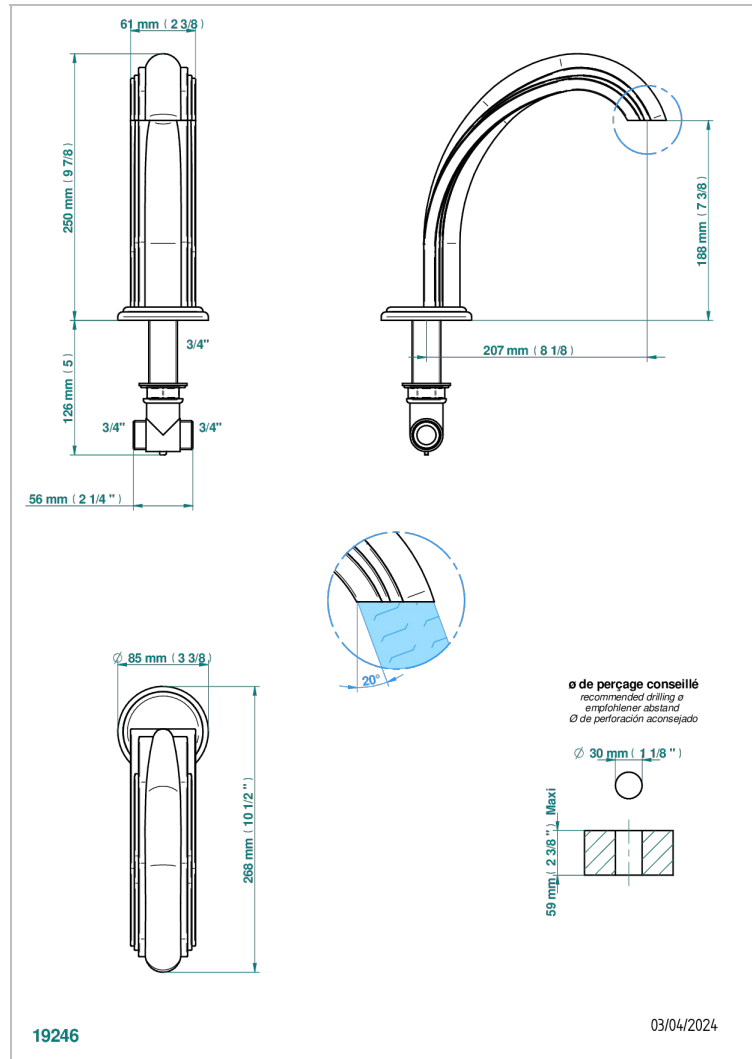

PANTHERE CLEAR CRYSTAL

A2H-29SG

Rim mounted bath spout, super goliath

CHARACTERISTIC

- Panthère Clear crystal
- Rim mounted bath spout, super goliath

AVAILABLE FINITIONS

Antique nickel - H28
Black ceram - D30
Blush PVD - H62
Brass color PVD - H49
Brown bronze color PVD - F33
Gold color PVD - H52

Nickel color PVD - H55
Polished chrome (color finish) - A02
Polished chrome / Polished gold (color finish) - G02
Polished gold (color finish) - F01
Polished nickel - B01
Soft gold - F30

Soft matt gold - F31
Umber PVD - H66
Varnished matt antique red copper (color finish) - H07