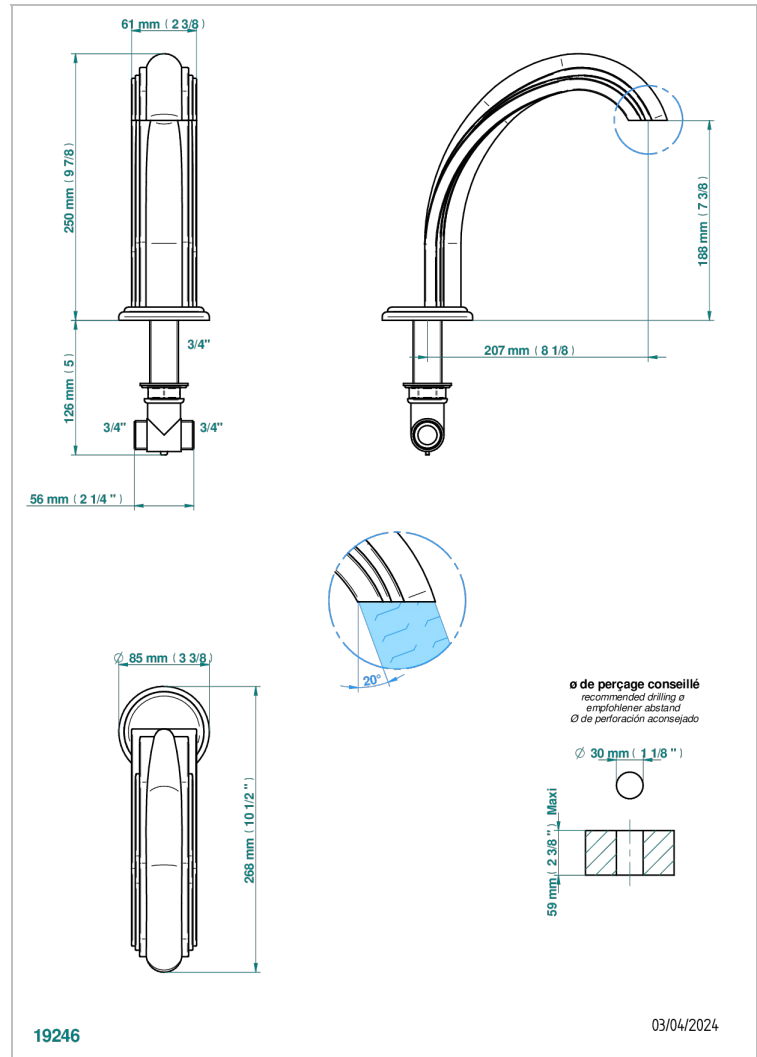

# SULLY LAPIS LAZULI

A1W-29SG

Bathtub spout

THG<sup>®</sup>  
PARIS

## CHARACTERISTIC

- Sully Lapis Lazuli
- Bathtub spout