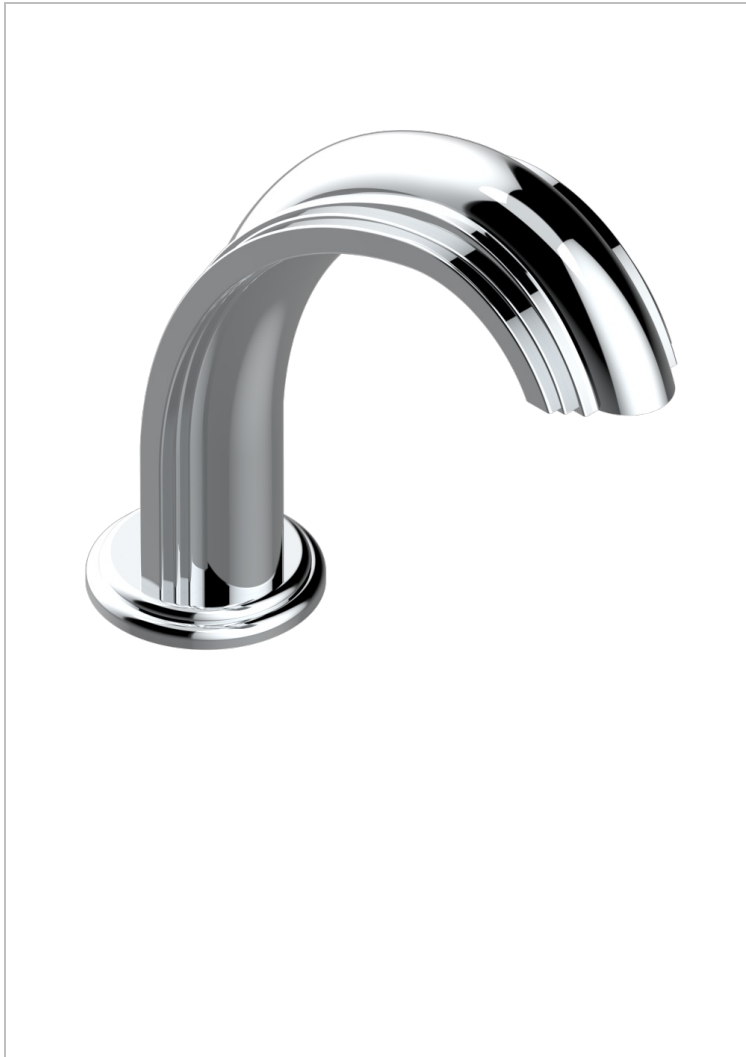

# SULLY LAPIS LAZULI

A1W-29SG

Bathtub spout

THG<sup>®</sup>  
PARIS

## CHARACTERISTIC

- Sully Lapis Lazuli
- Bathtub spout

## AVAILABLE FINITIONS

Black ceram - D30  
Blush PVD - H62  
Brass color PVD - H49  
Brown bronze color PVD - F33  
Chrome polished - A02  
Chrome polished / gold polished - G02

Gold color PVD - H52  
Gold mat - F07  
Gold polished - F01  
Graphite PVD - H64  
Matt Umber PVD - H67  
Matt blush PVD - H60

Matt brass color PVD - H50  
Matt brown bronze color PVD - F34  
Matt chrome (American satin) - C02  
Matt gold color PVD - H53  
Matt graphite PVD - H65  
Matt nickel (American satin) - C01

Matt nickel color PVD - H56  
Nickel antique / Sovereign - H28  
Nickel color PVD - H55  
Nickel polished - B01  
Soft gold - F30  
Soft matt gold - F31